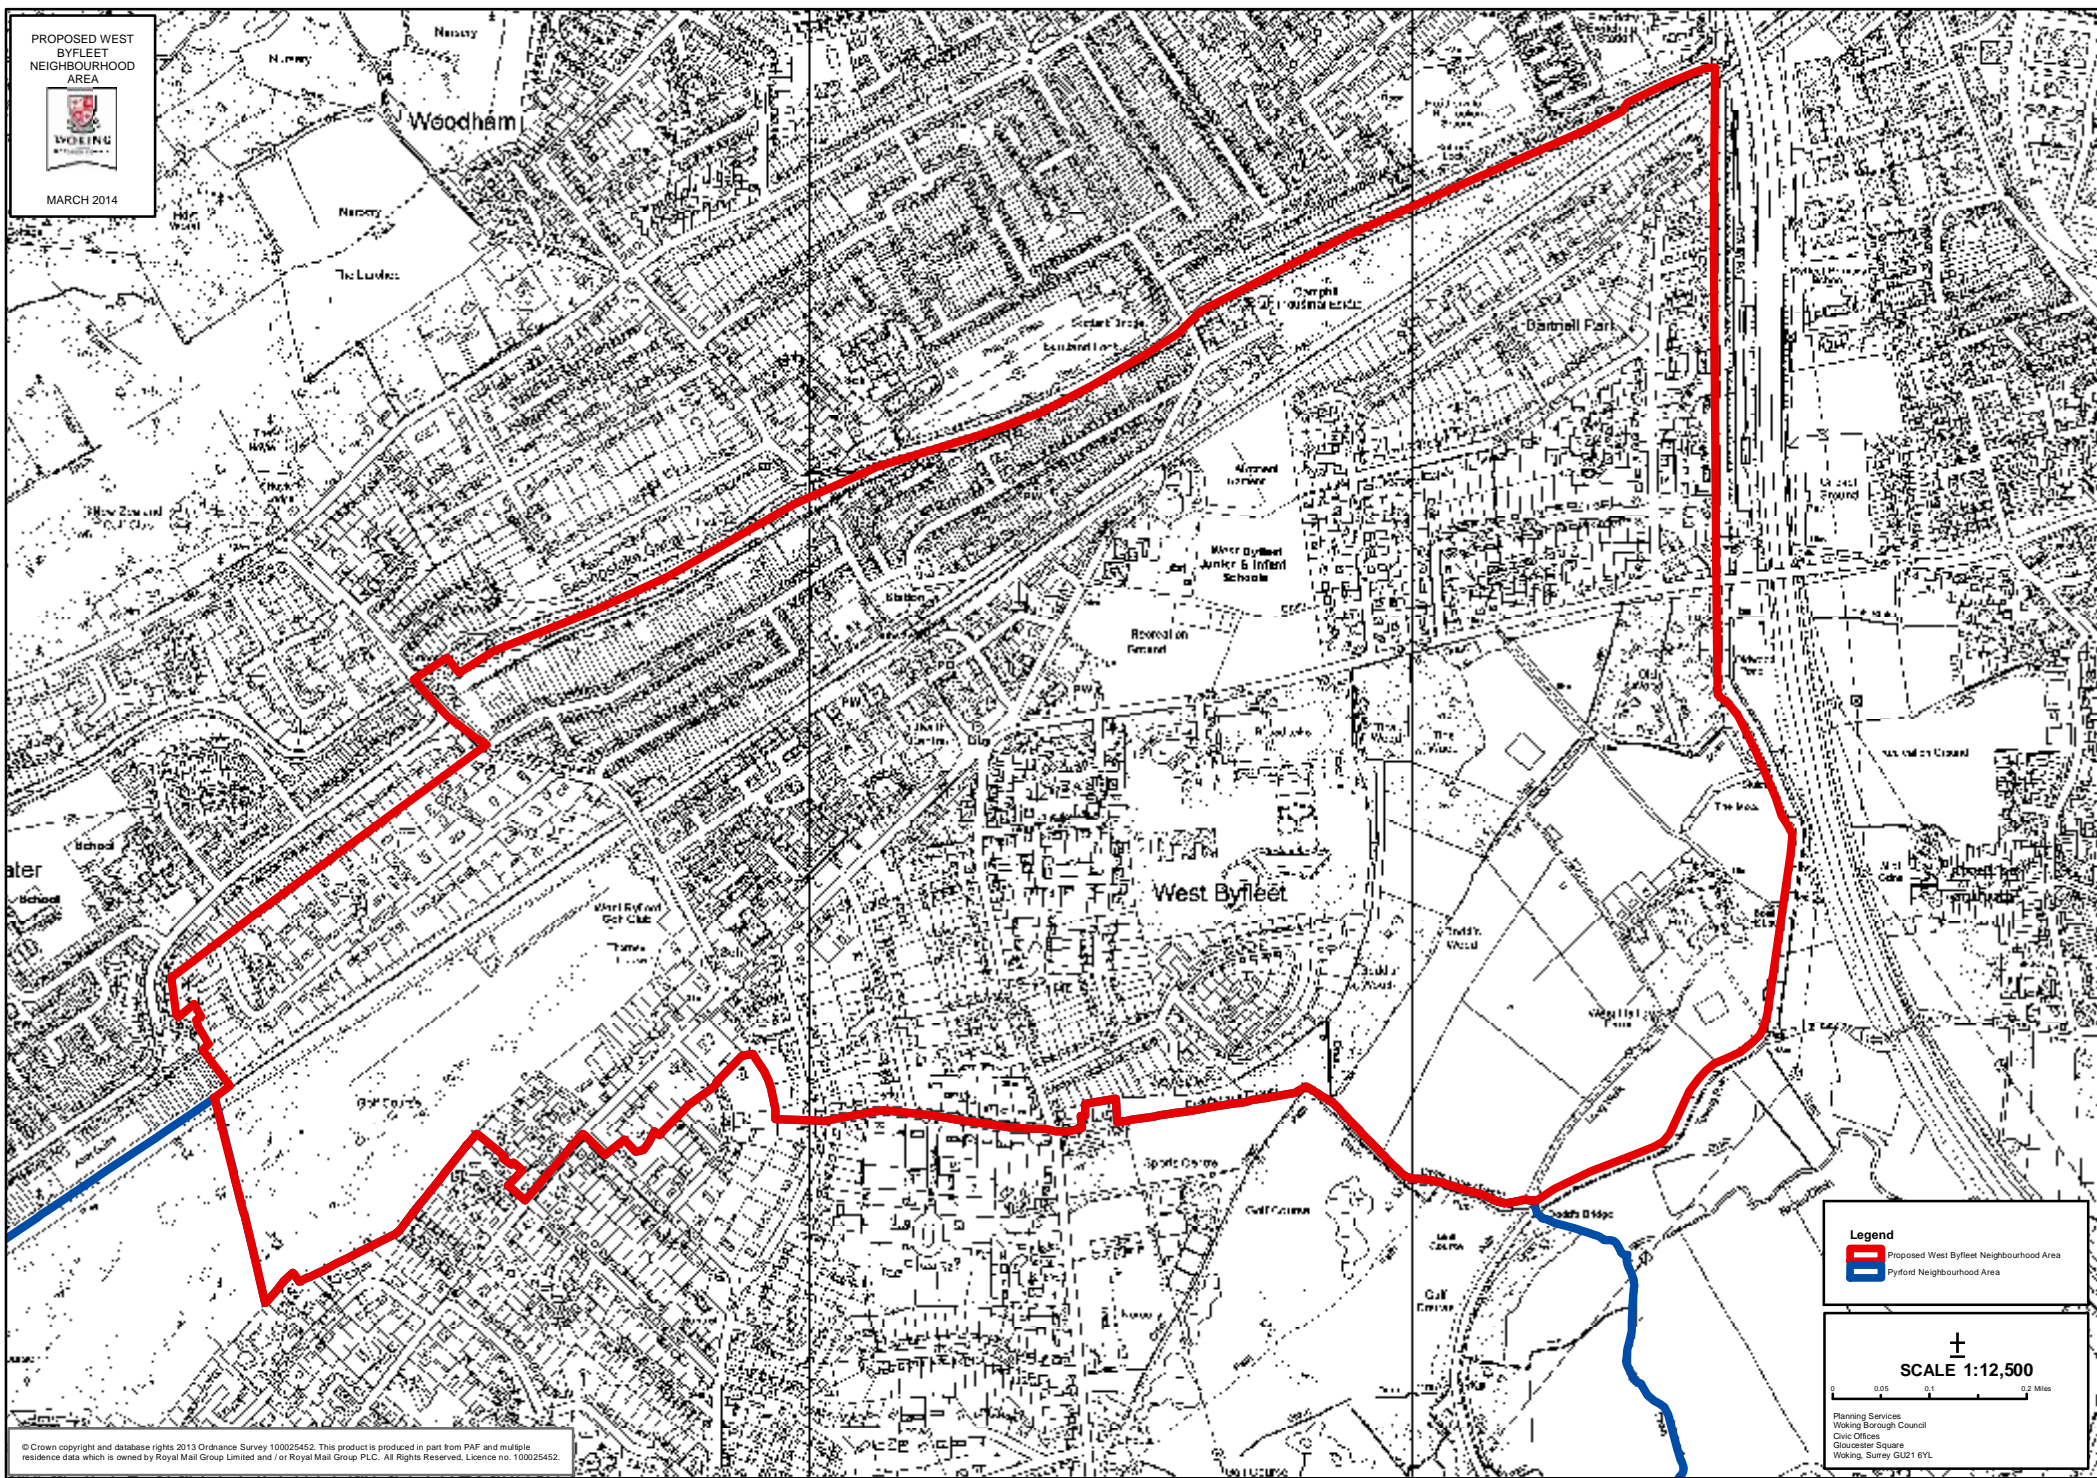

PROPOSED WEST BYFLEET NEIGHBOURHOOD AREA

MARCH 2014

Legend

- Proposed West Byfleet Neighbourhood Area
- Pytchley Neighbourhood Area

SCALE 1:12,500

Planning Services
Woking Borough Council
Civic Offices
Gloicester Square
Woking, Surrey GU21 6YL