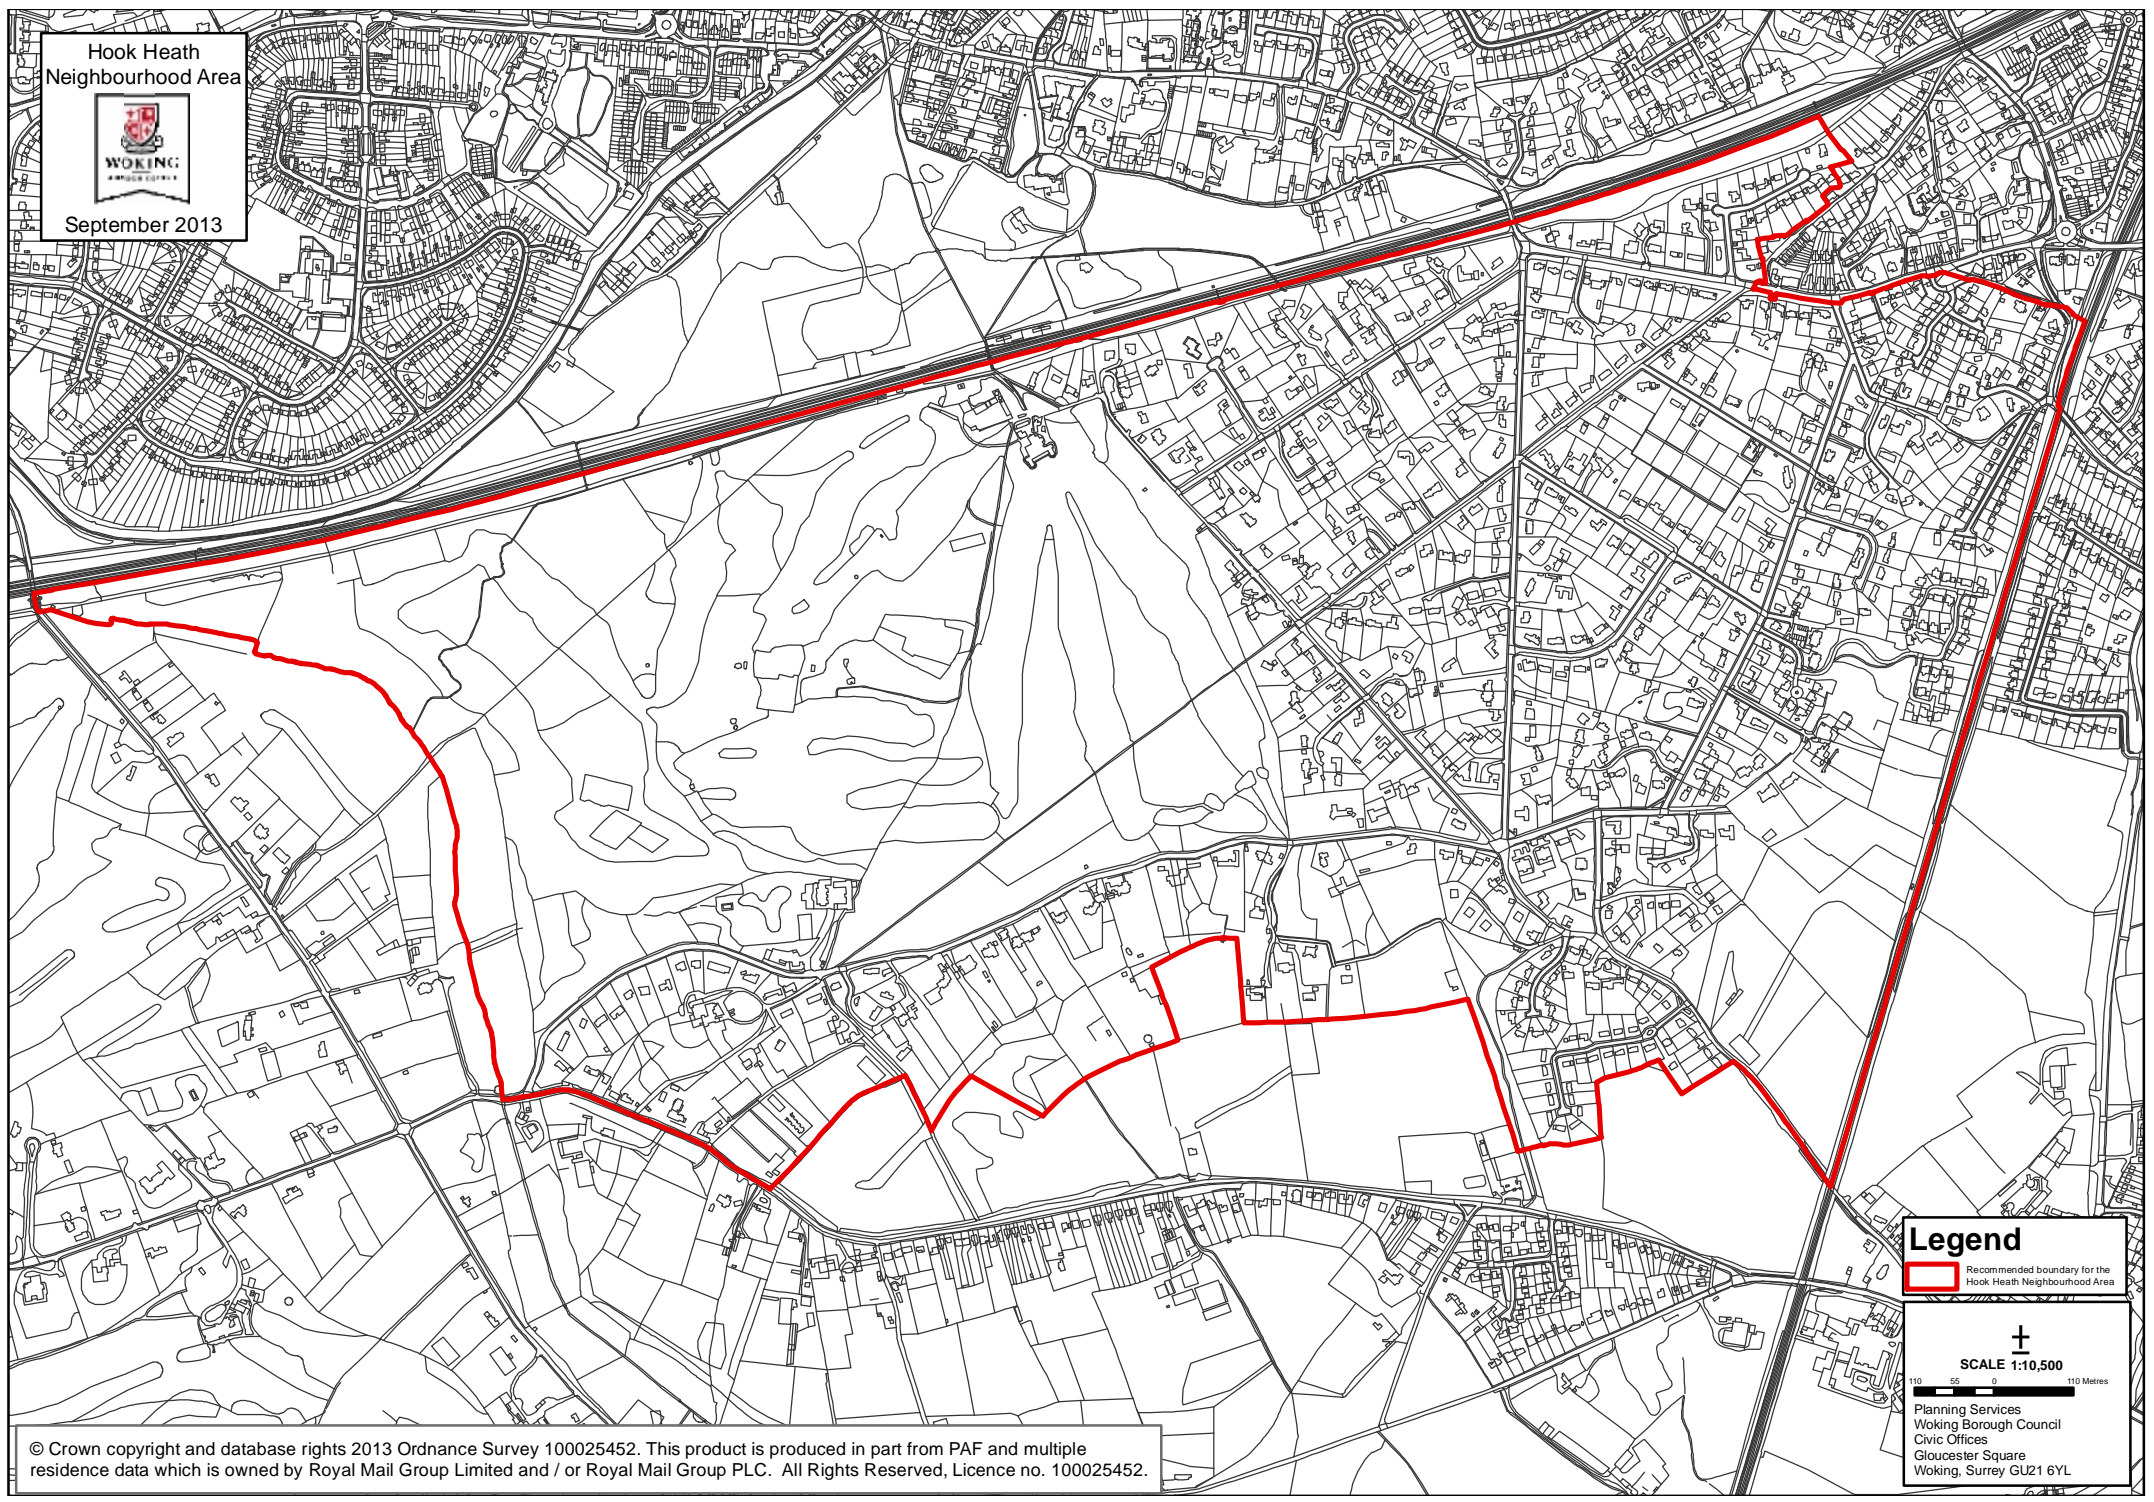

Hook Heath
Neighbourhood Area

September 2013

Legend
Recommended boundary for the
Hook Heath Neighbourhood Area

Planning Services
Woking Borough Council
Civic Offices
Gloucester Square
Woking, Surrey GU21 6YL