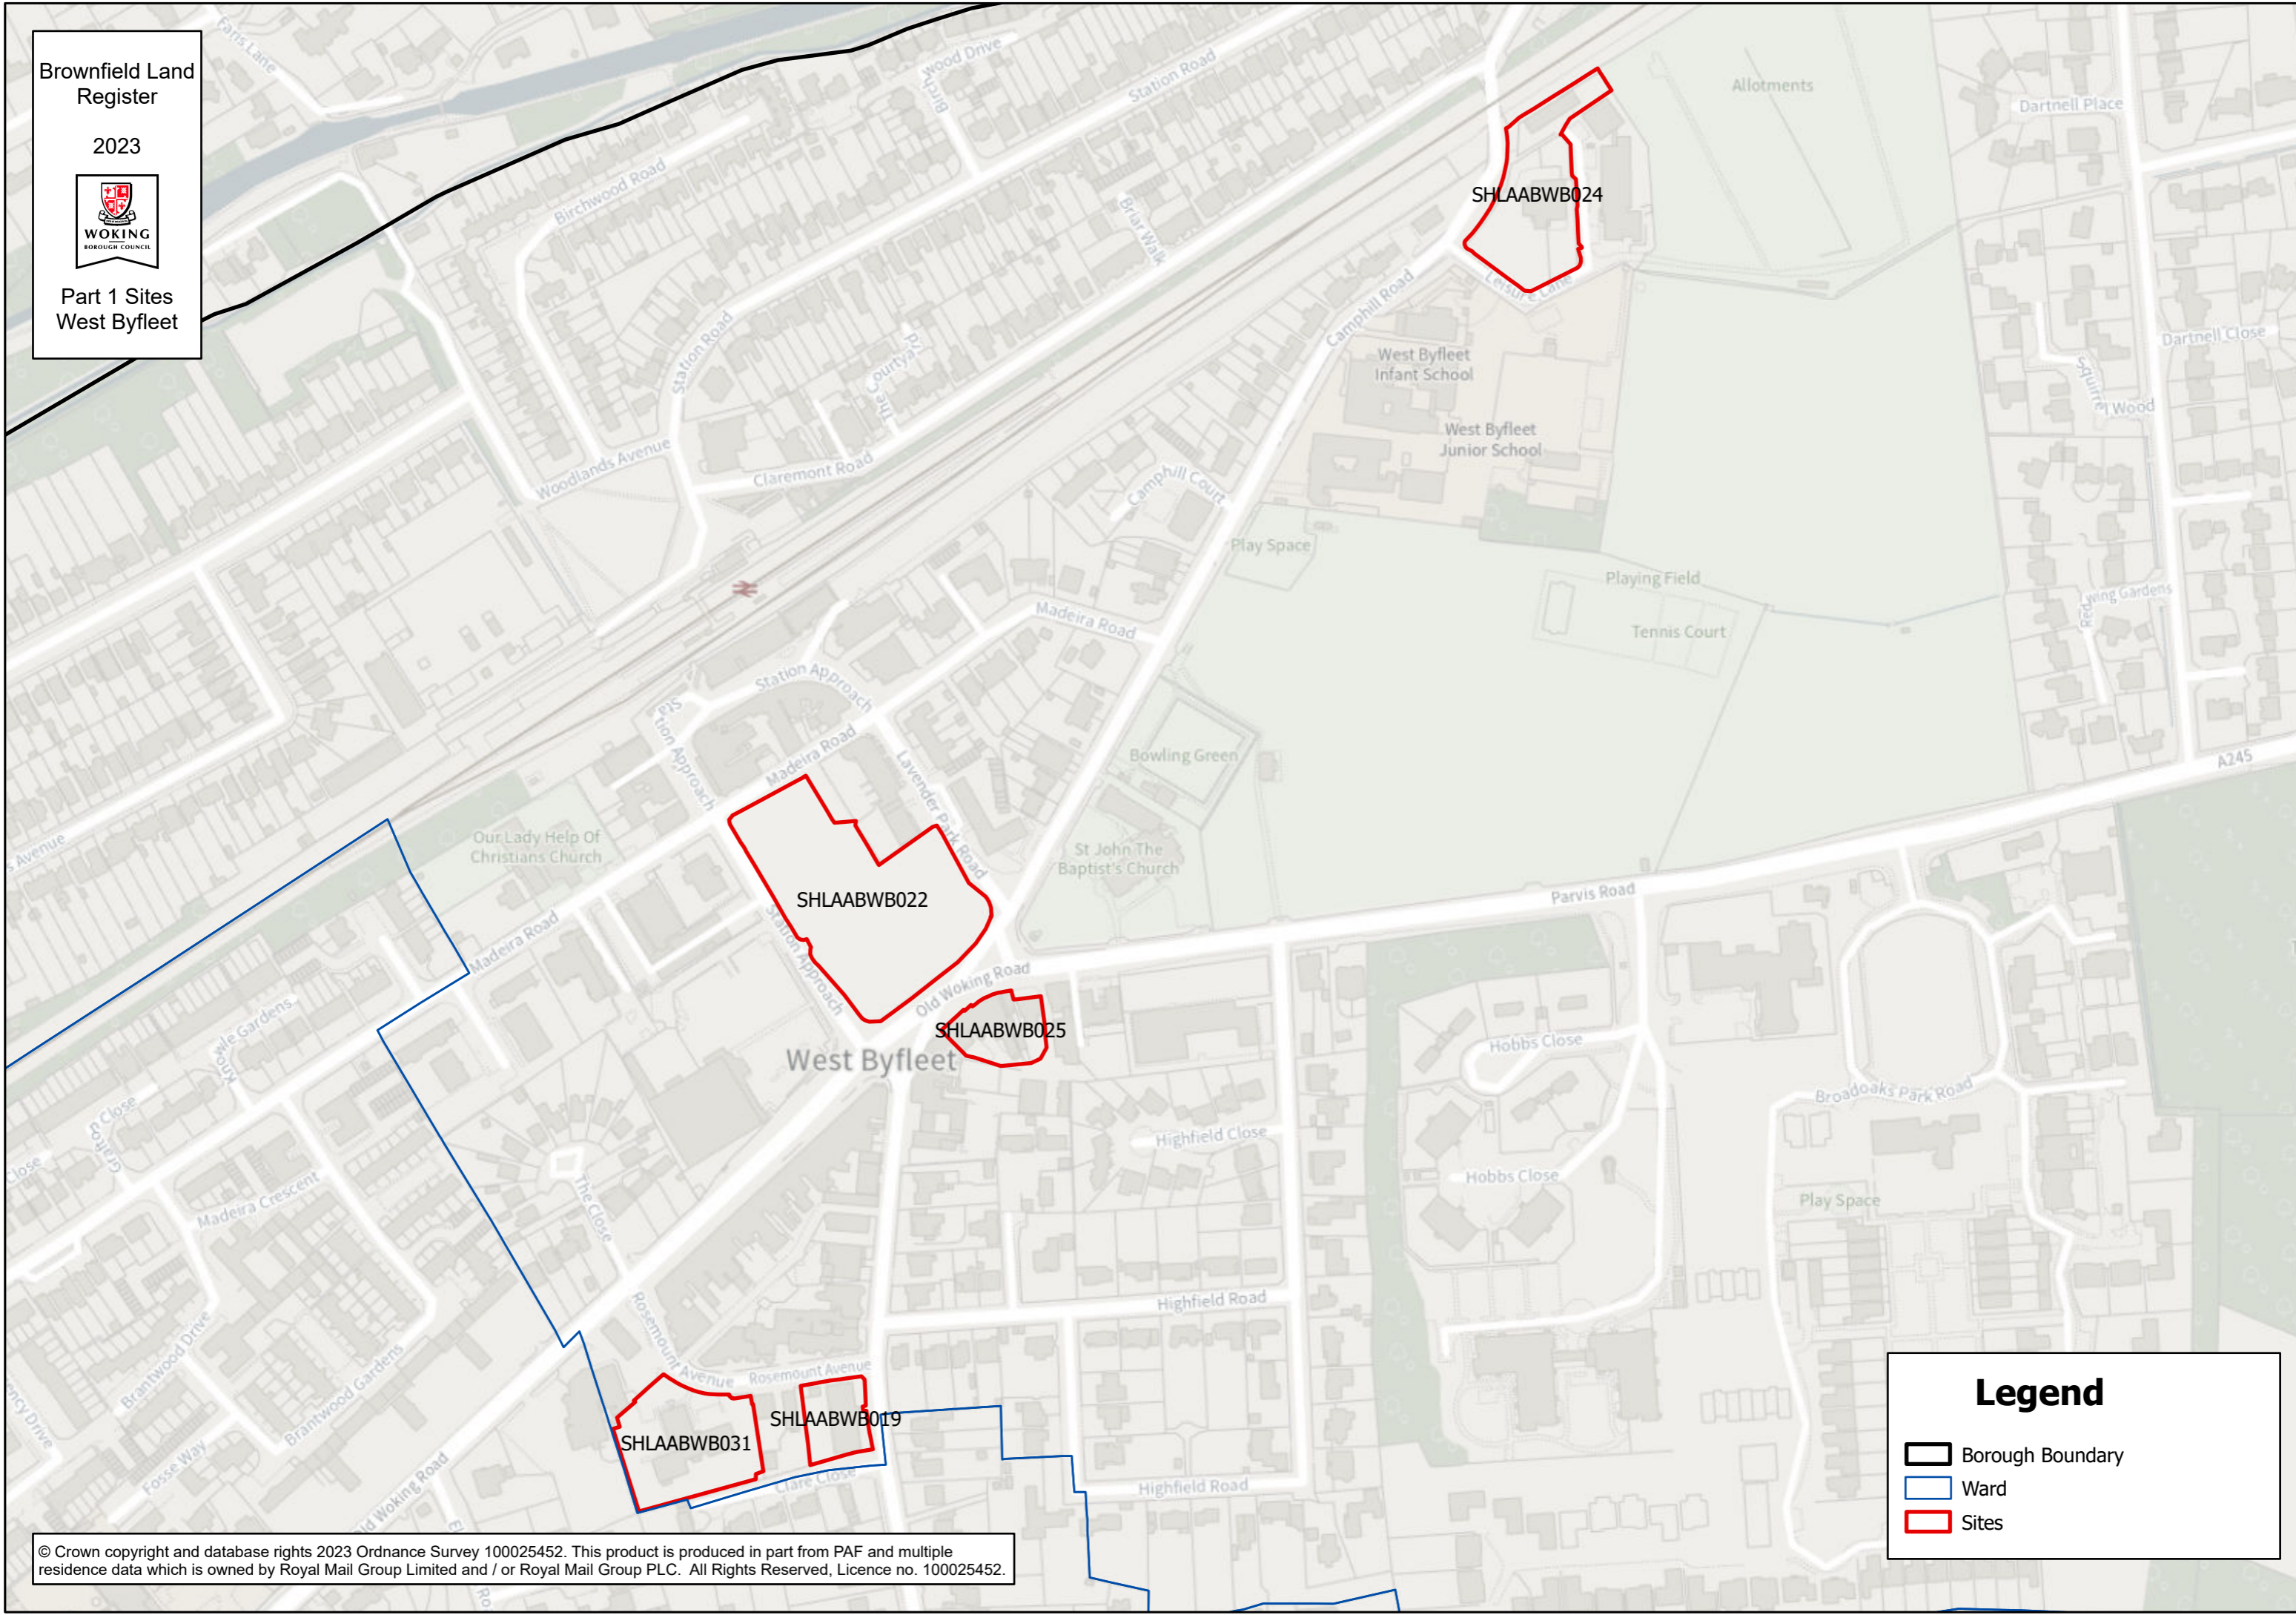

Brownfield Land Register

2023

Part 1 Sites
West Byfleet

Legend

- Borough Boundary
- Ward
- Sites

© Crown copyright and database rights 2023 Ordnance Survey 100025452. This product is produced in part from PAF and multiple residence data which is owned by Royal Mail Group Limited and / or Royal Mail Group PLC. All Rights Reserved, Licence no. 100025452.