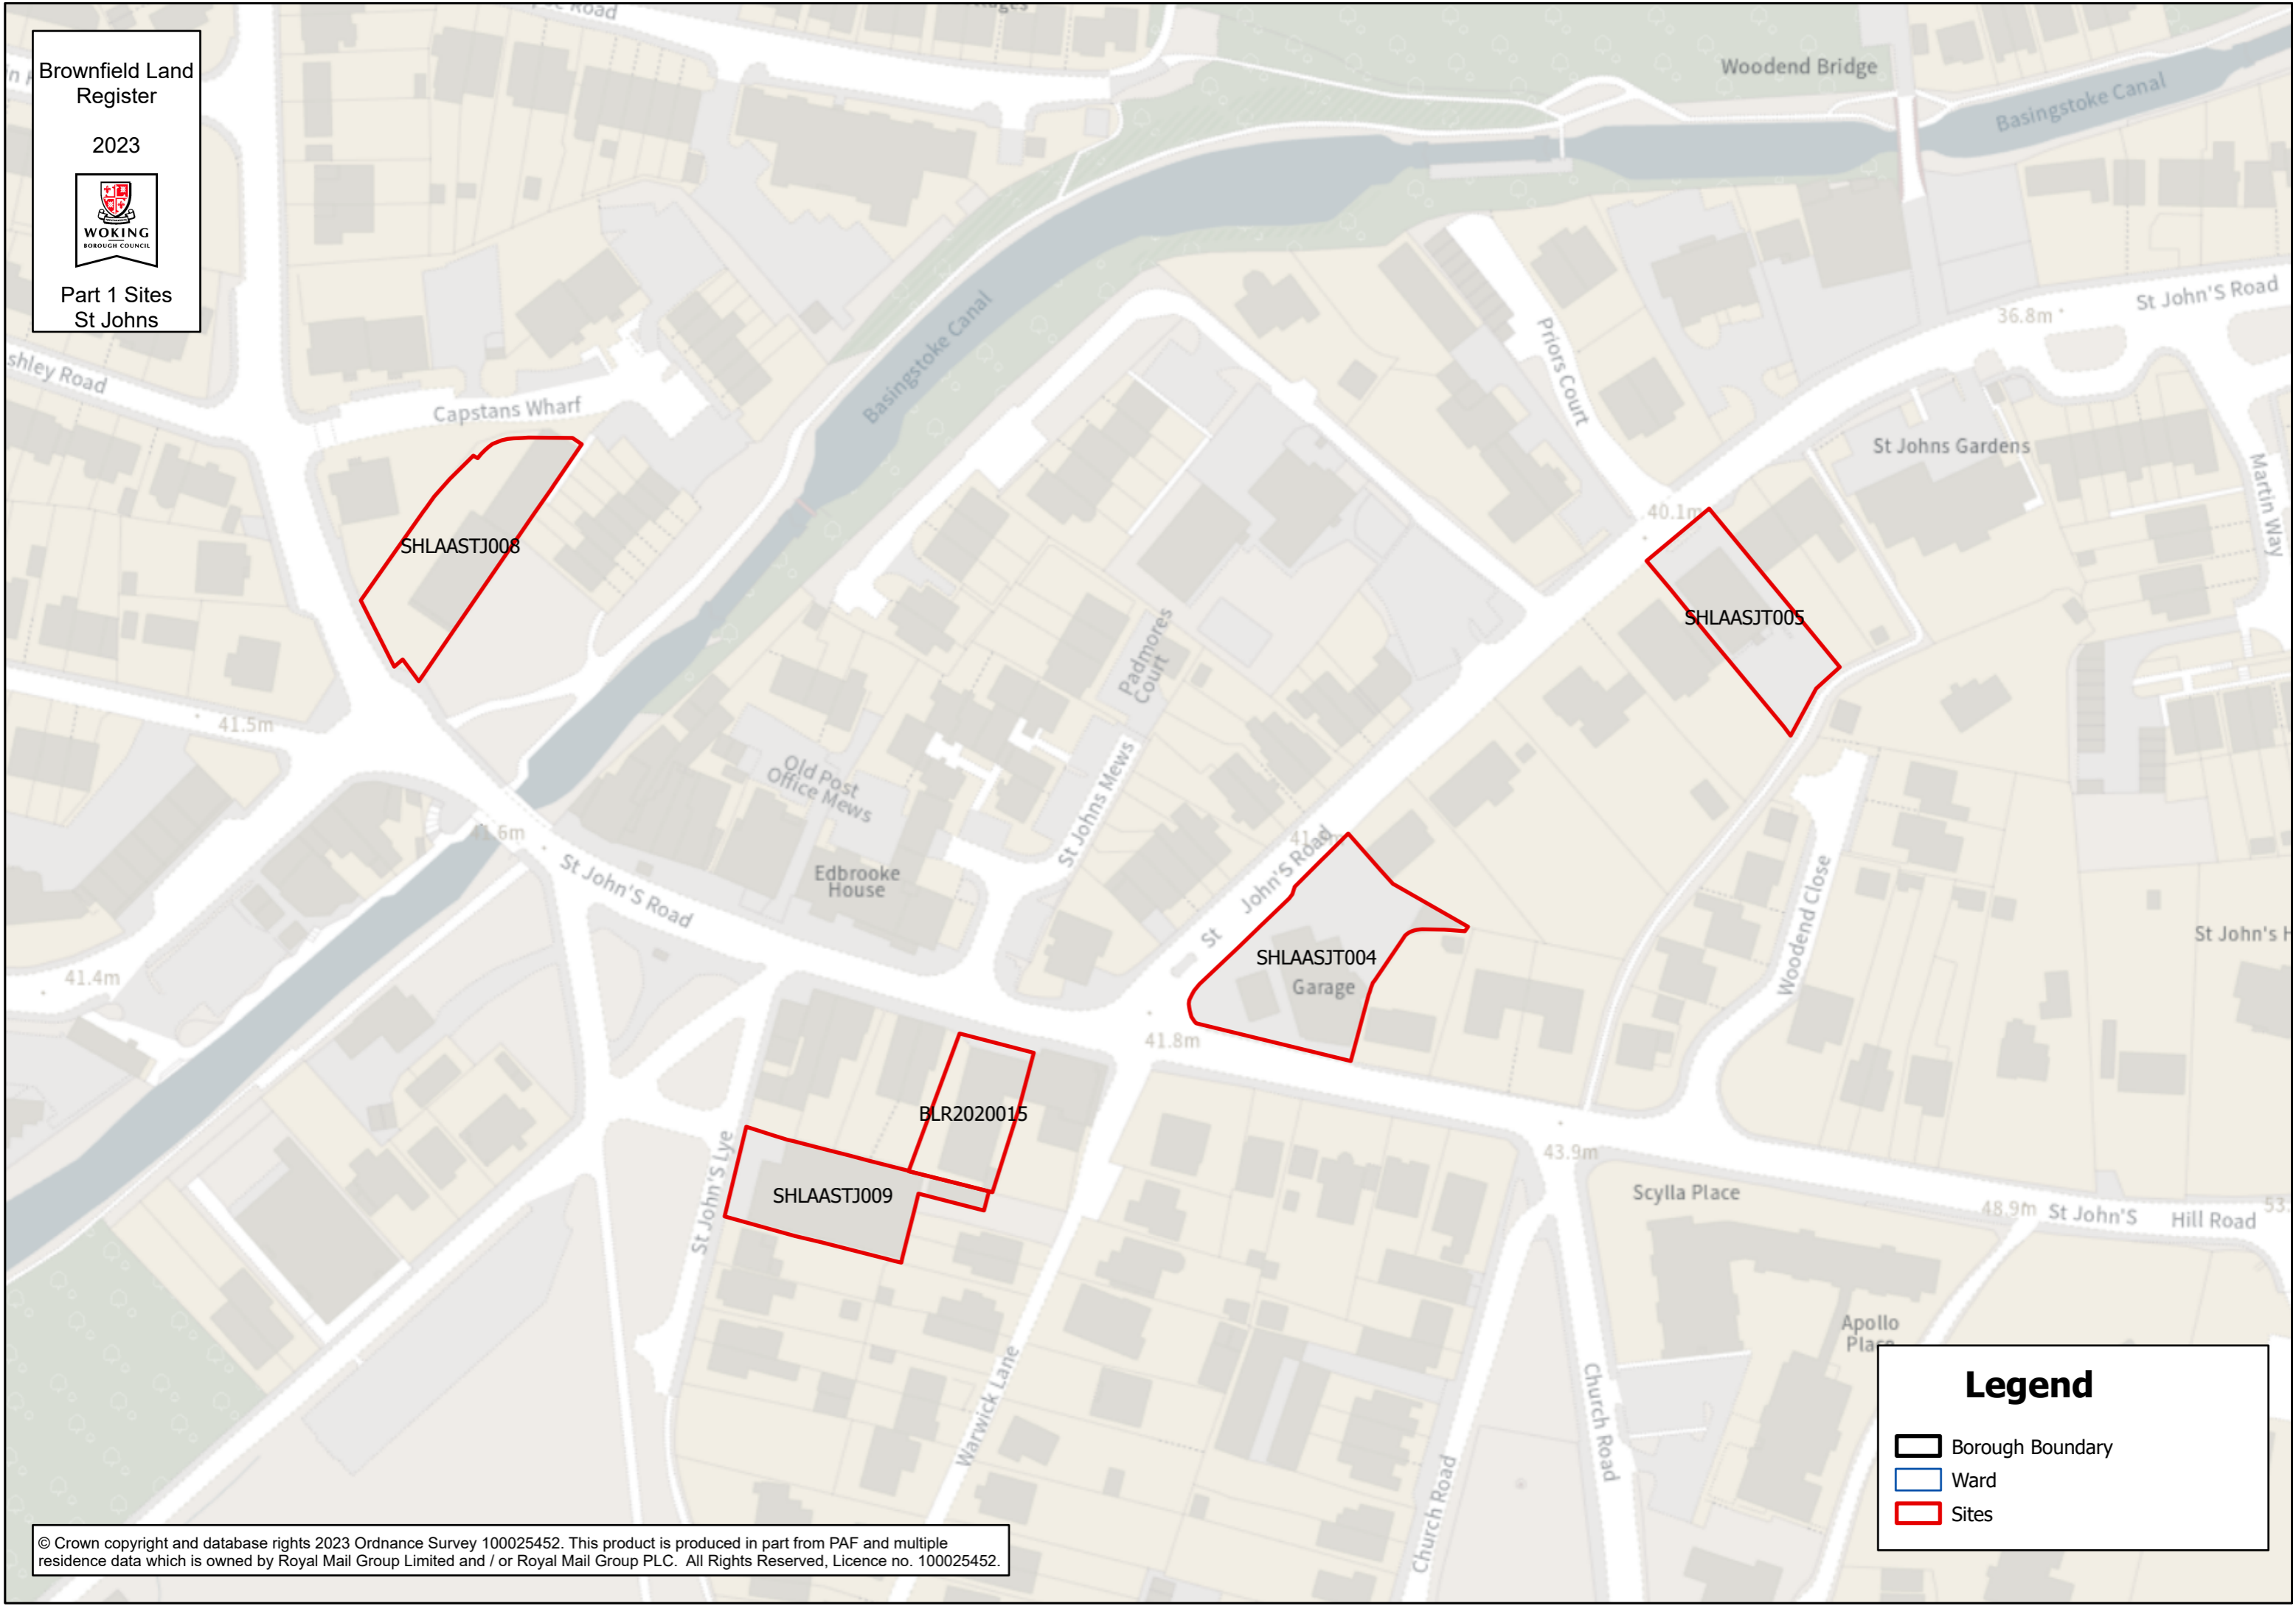

Brownfield Land Register

2023

Part 1 Sites
St Johns

Legend

- Borough Boundary
- Ward
- Sites