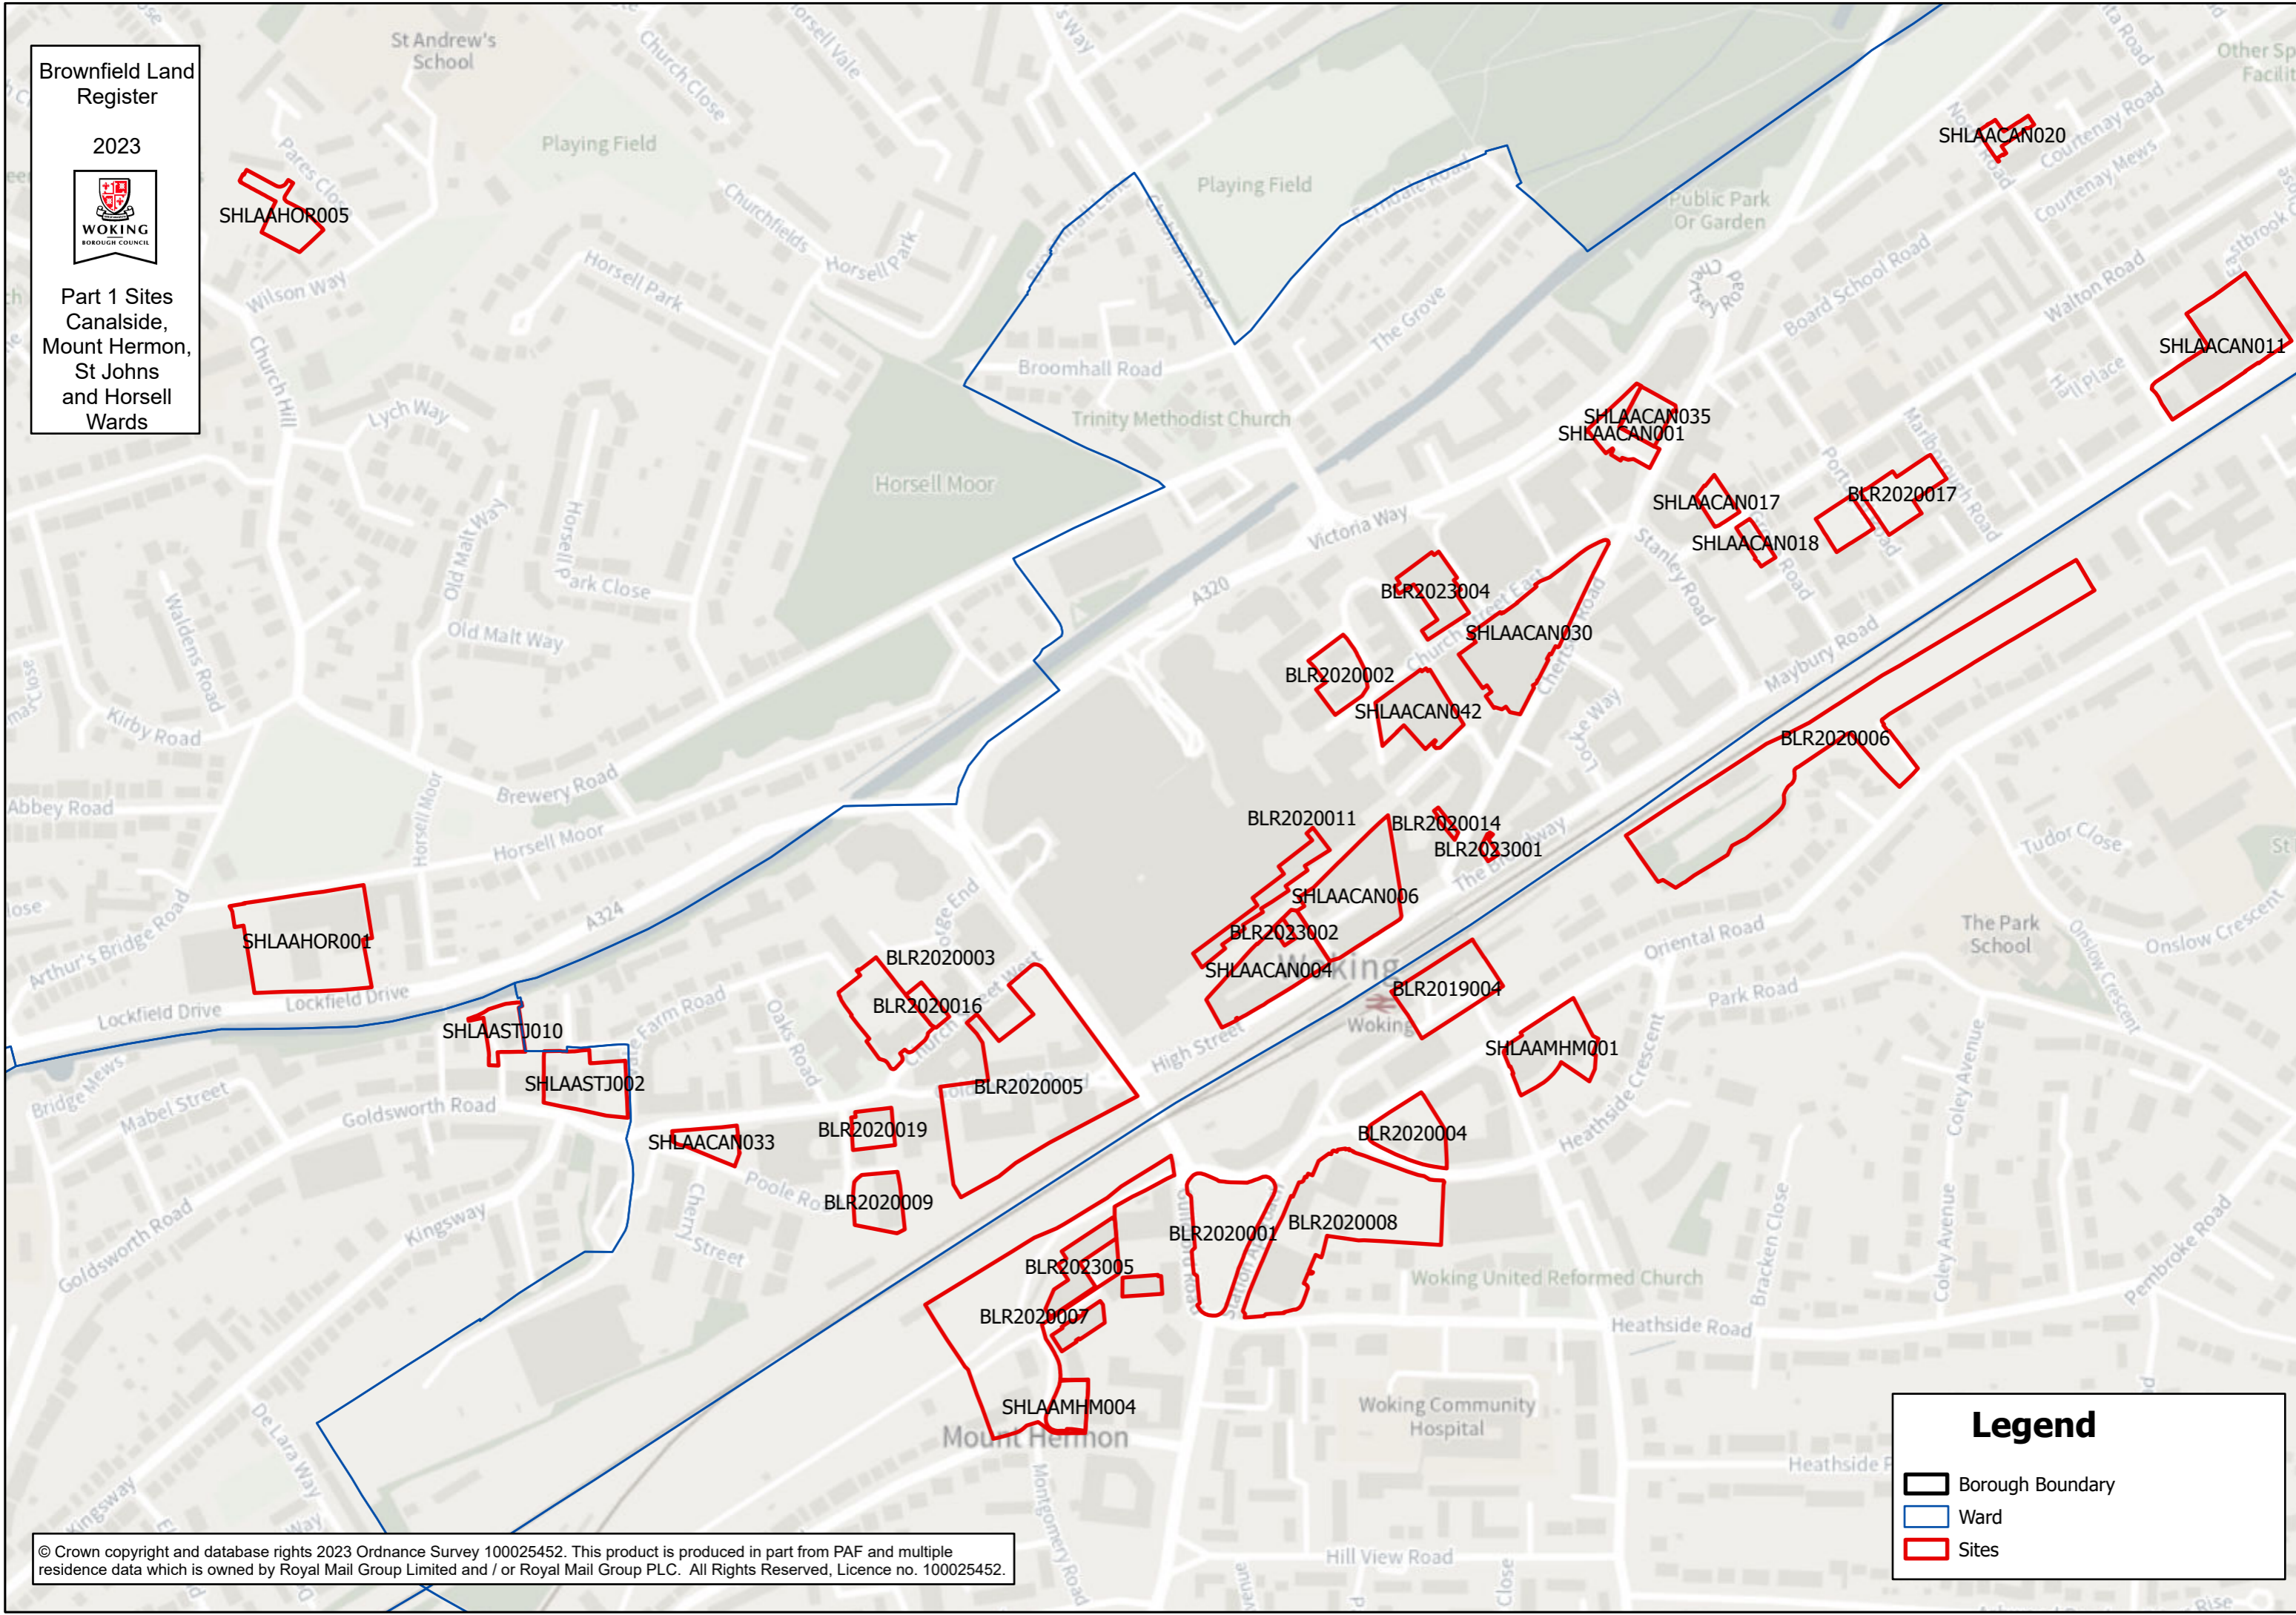

Brownfield Land Register

2023

Part 1 Sites
Canalside,
Mount Hermon,
St Johns
and Horsell
Wards

Legend

- Borough Boundary
- Ward
- Sites