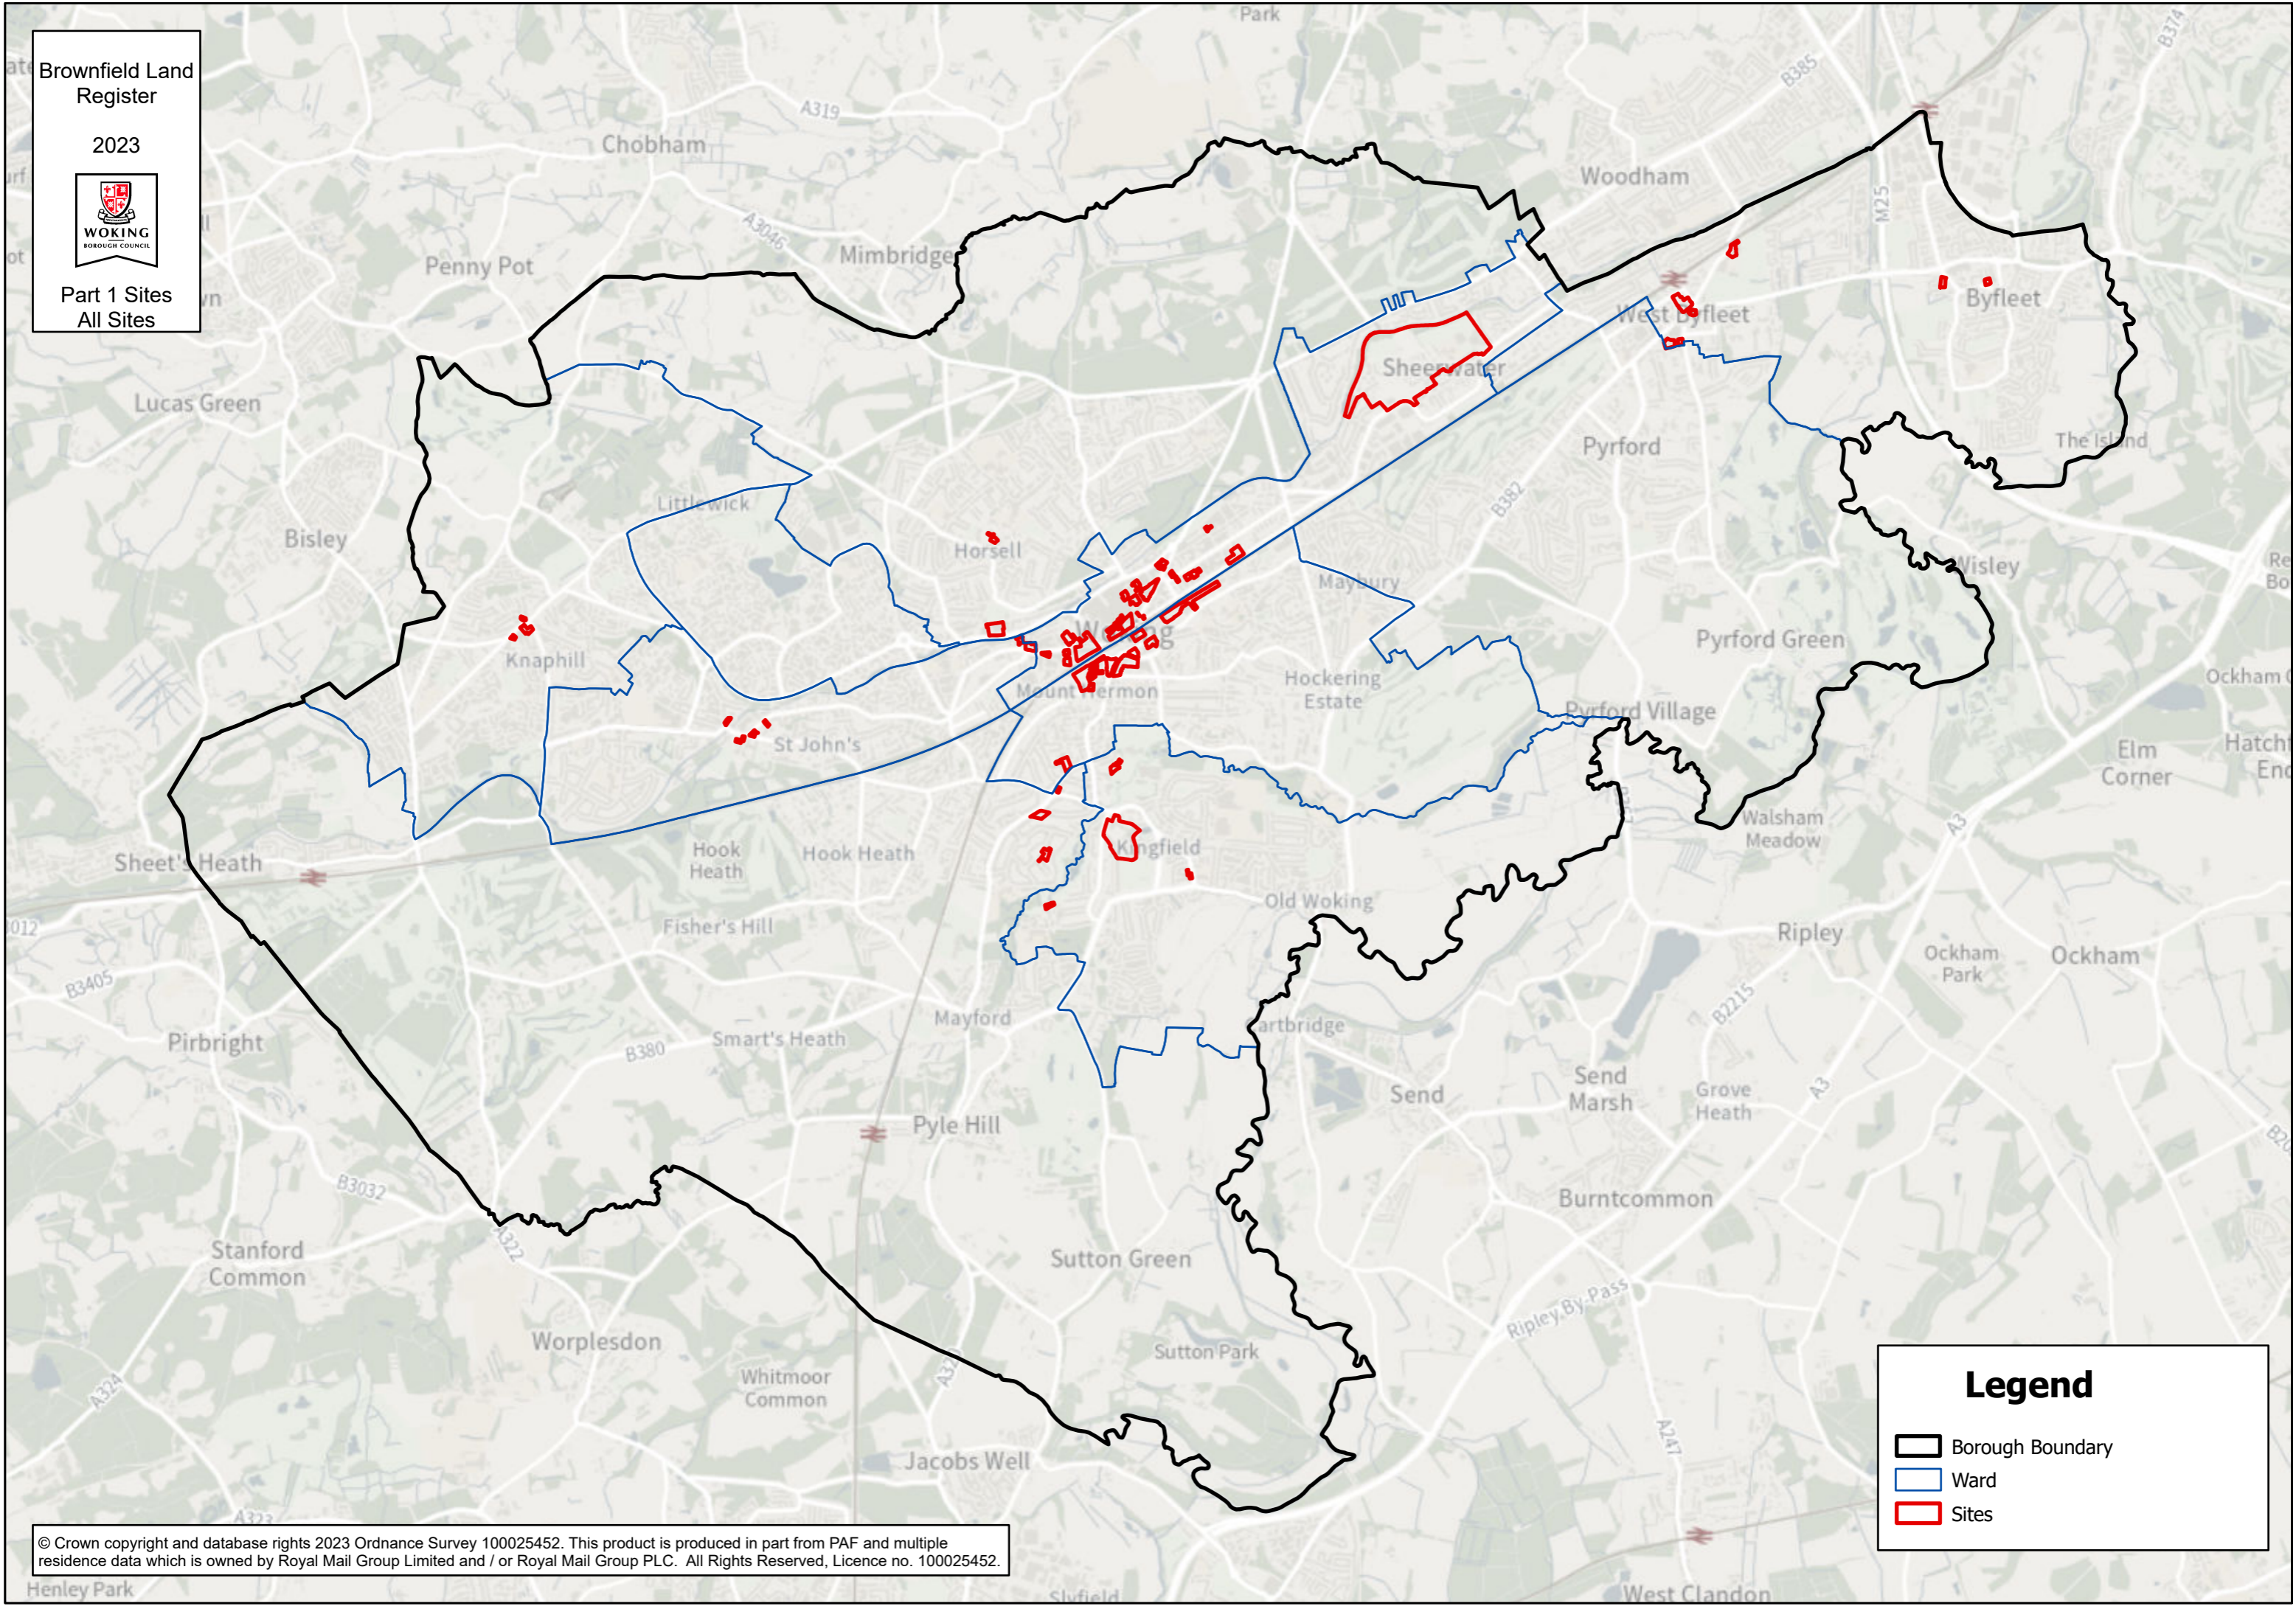

Brownfield Land Register

2023

Part 1 Sites
All Sites

Legend

- Borough Boundary
- Ward
- Sites

© Crown copyright and database rights 2023 Ordnance Survey 100025452. This product is produced in part from PAF and multiple residence data which is owned by Royal Mail Group Limited and / or Royal Mail Group PLC. All Rights Reserved, Licence no. 100025452.