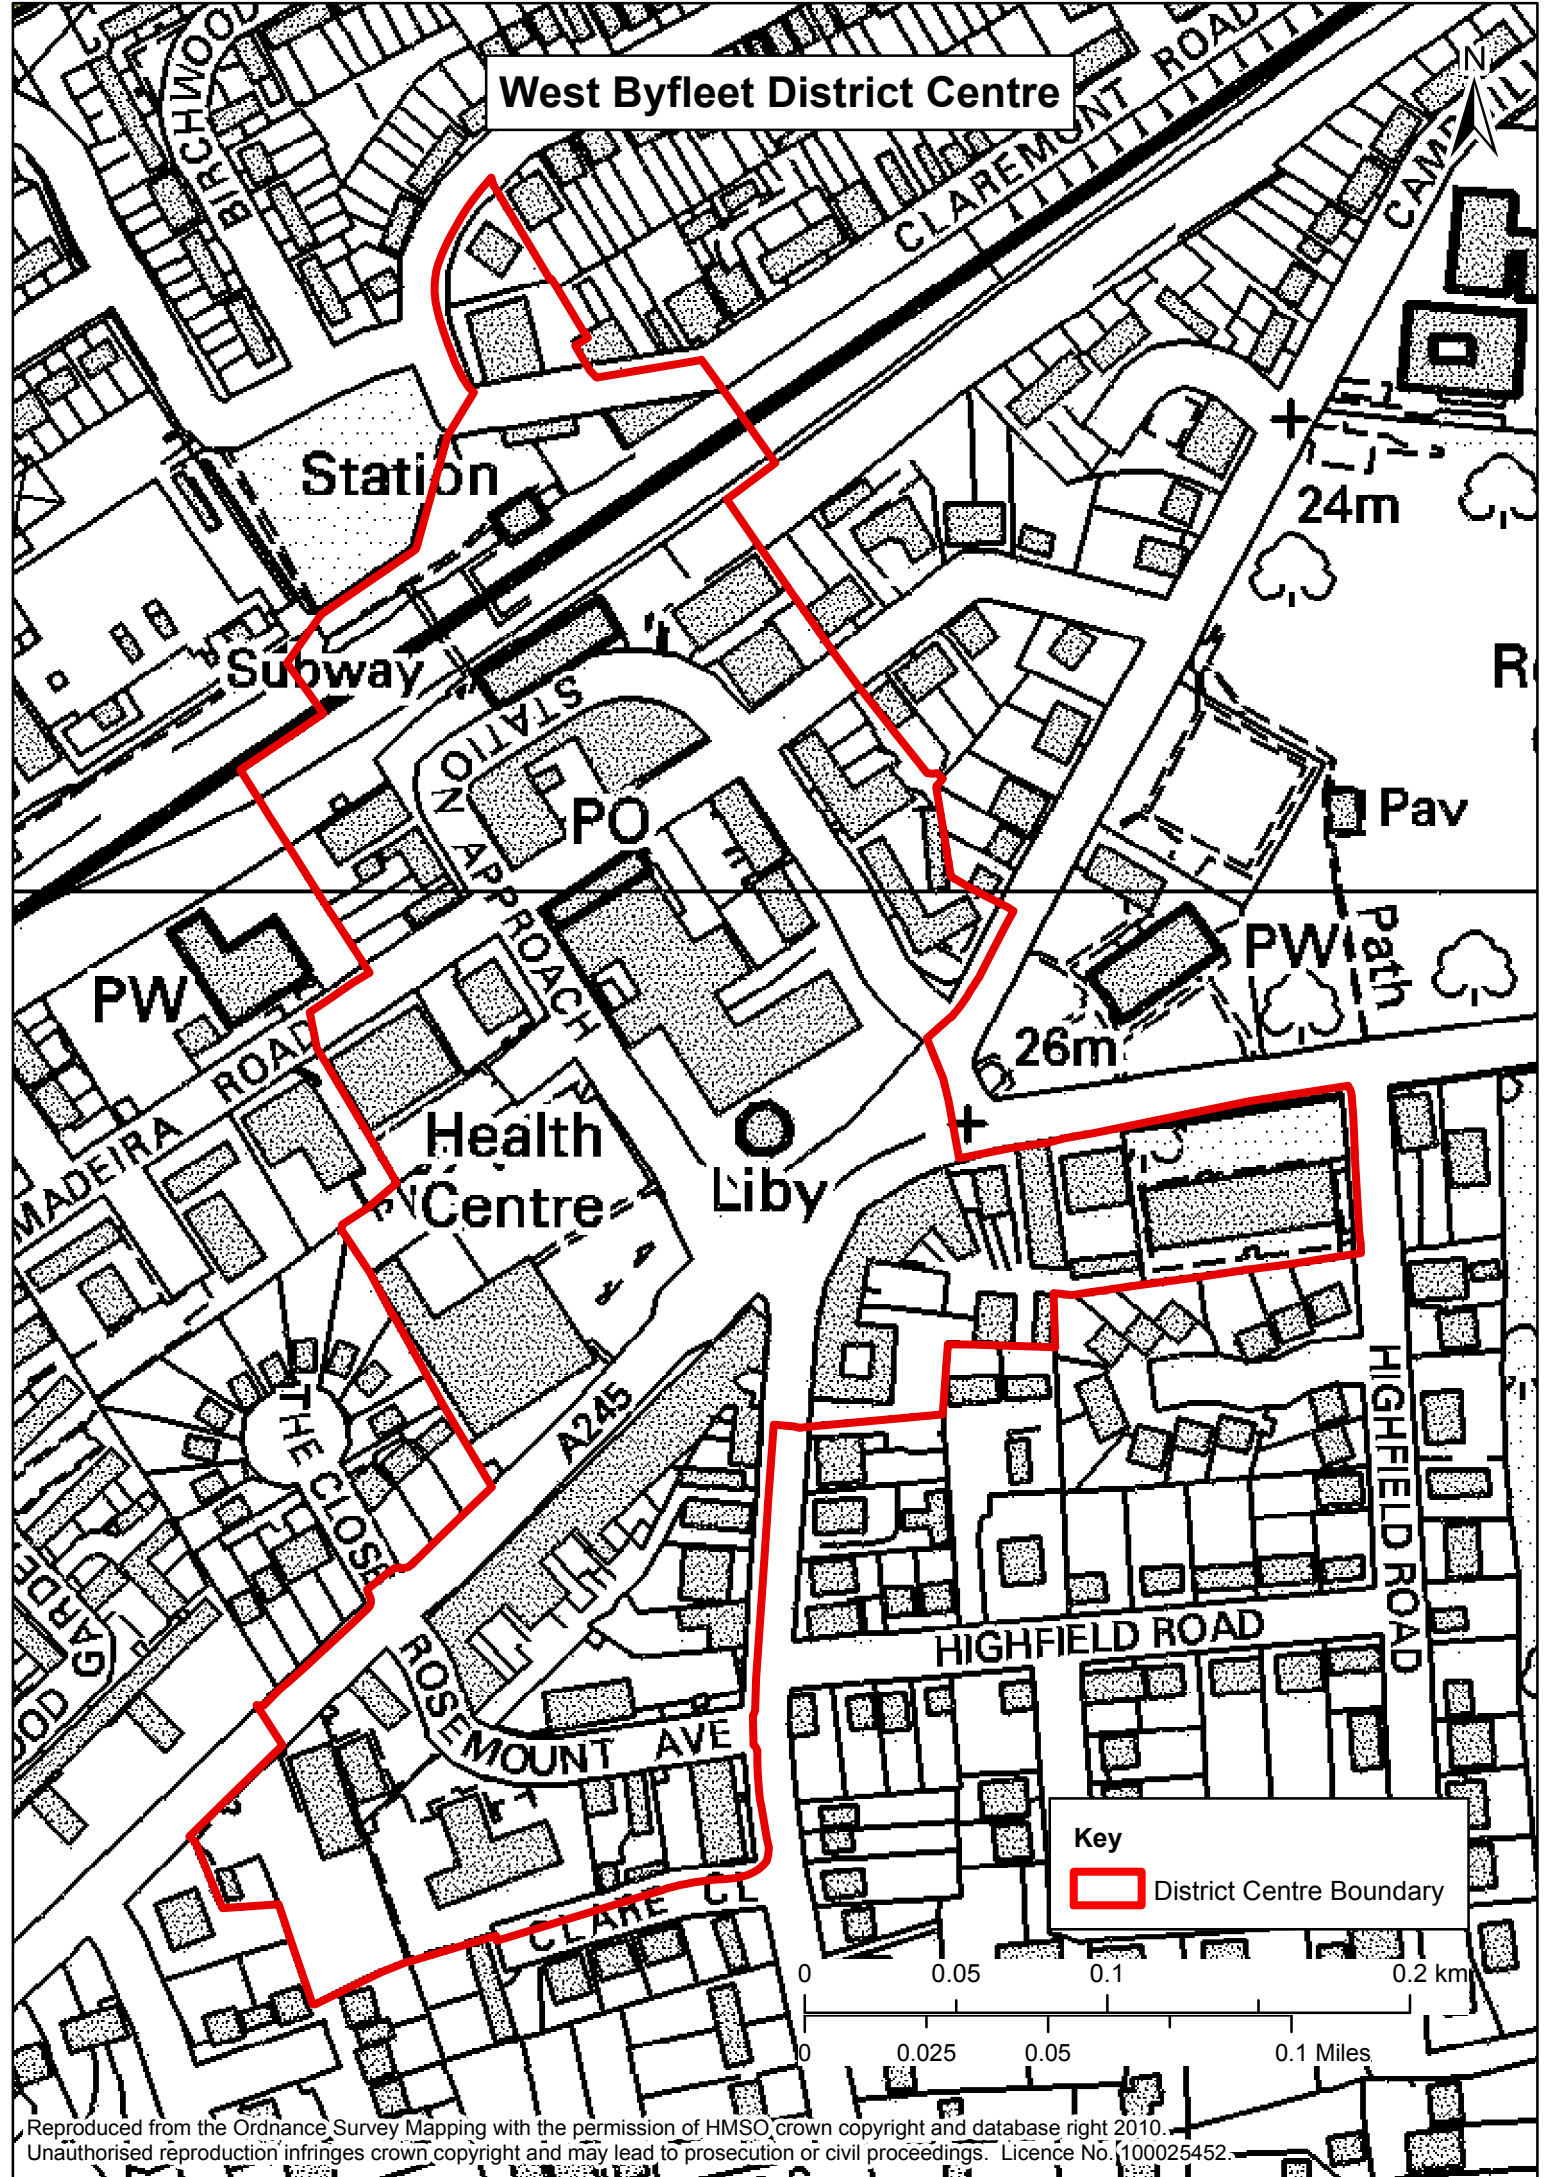

West Byfleet District Centre

24m

26m

Key

District Centre Boundary

0 0.05 0.1 0.2 km

0 0.025 0.05 0.1 Miles