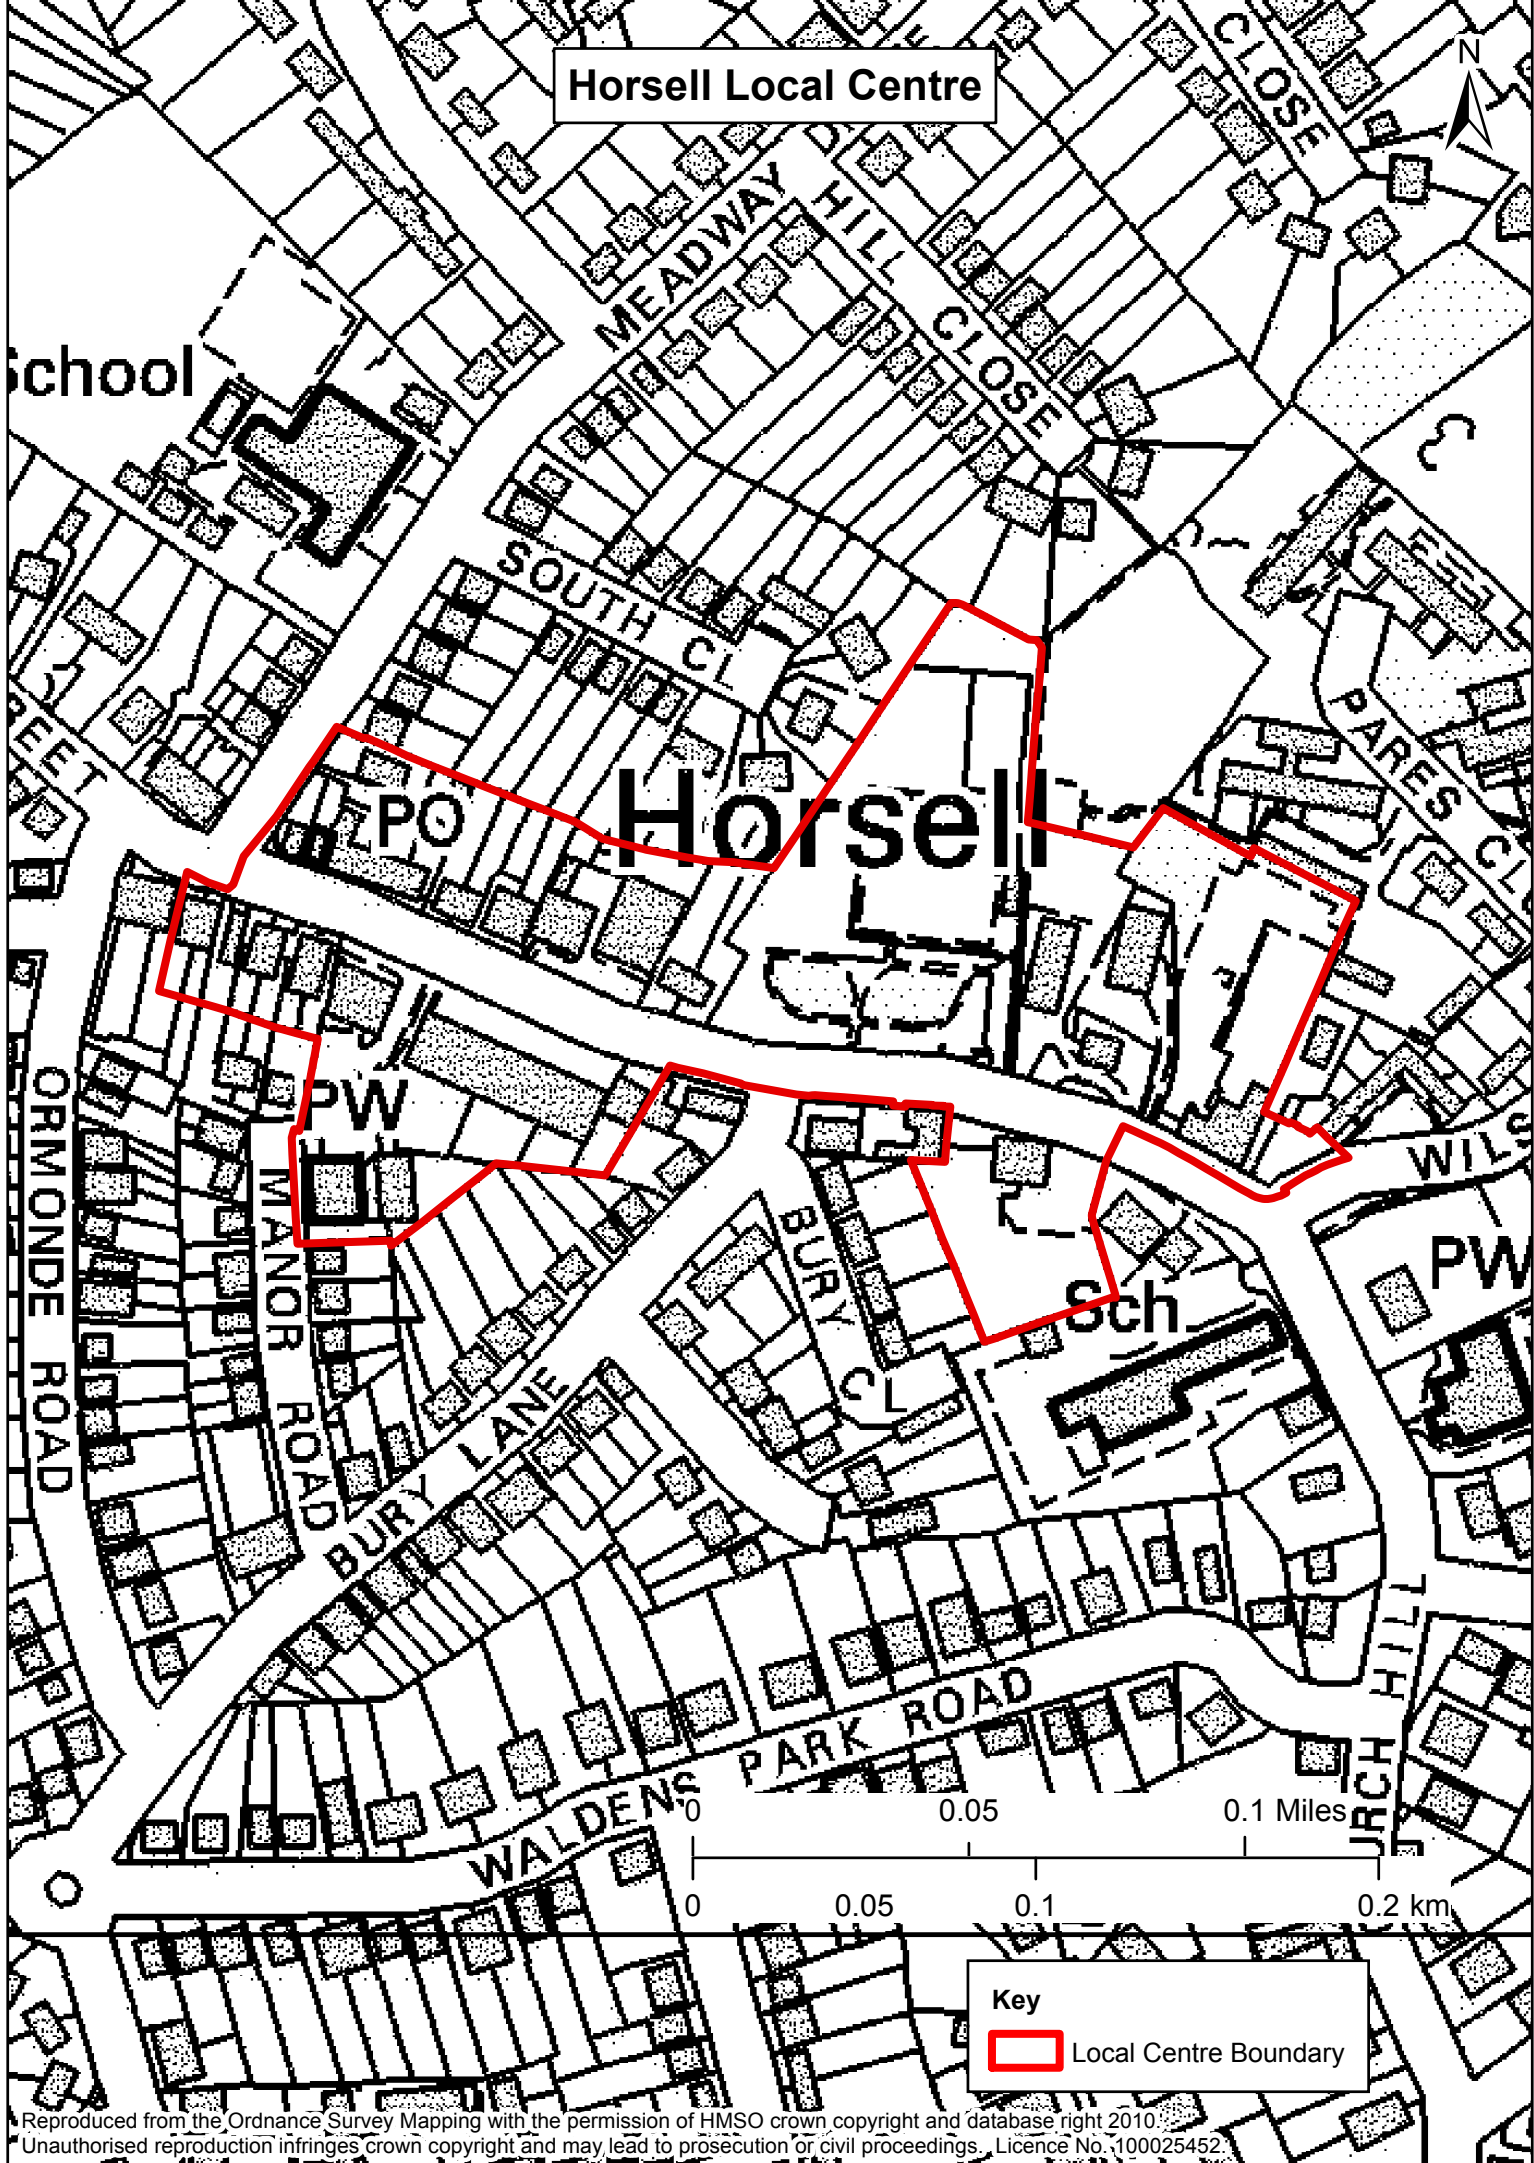

Horsell Local Centre

School

Key
 Local Centre Boundary

Reproduced from the Ordnance Survey Mapping with the permission of HMSO crown copyright and database right 2010. Unauthorised reproduction infringes crown copyright and may lead to prosecution or civil proceedings. Licence No. 100025452.