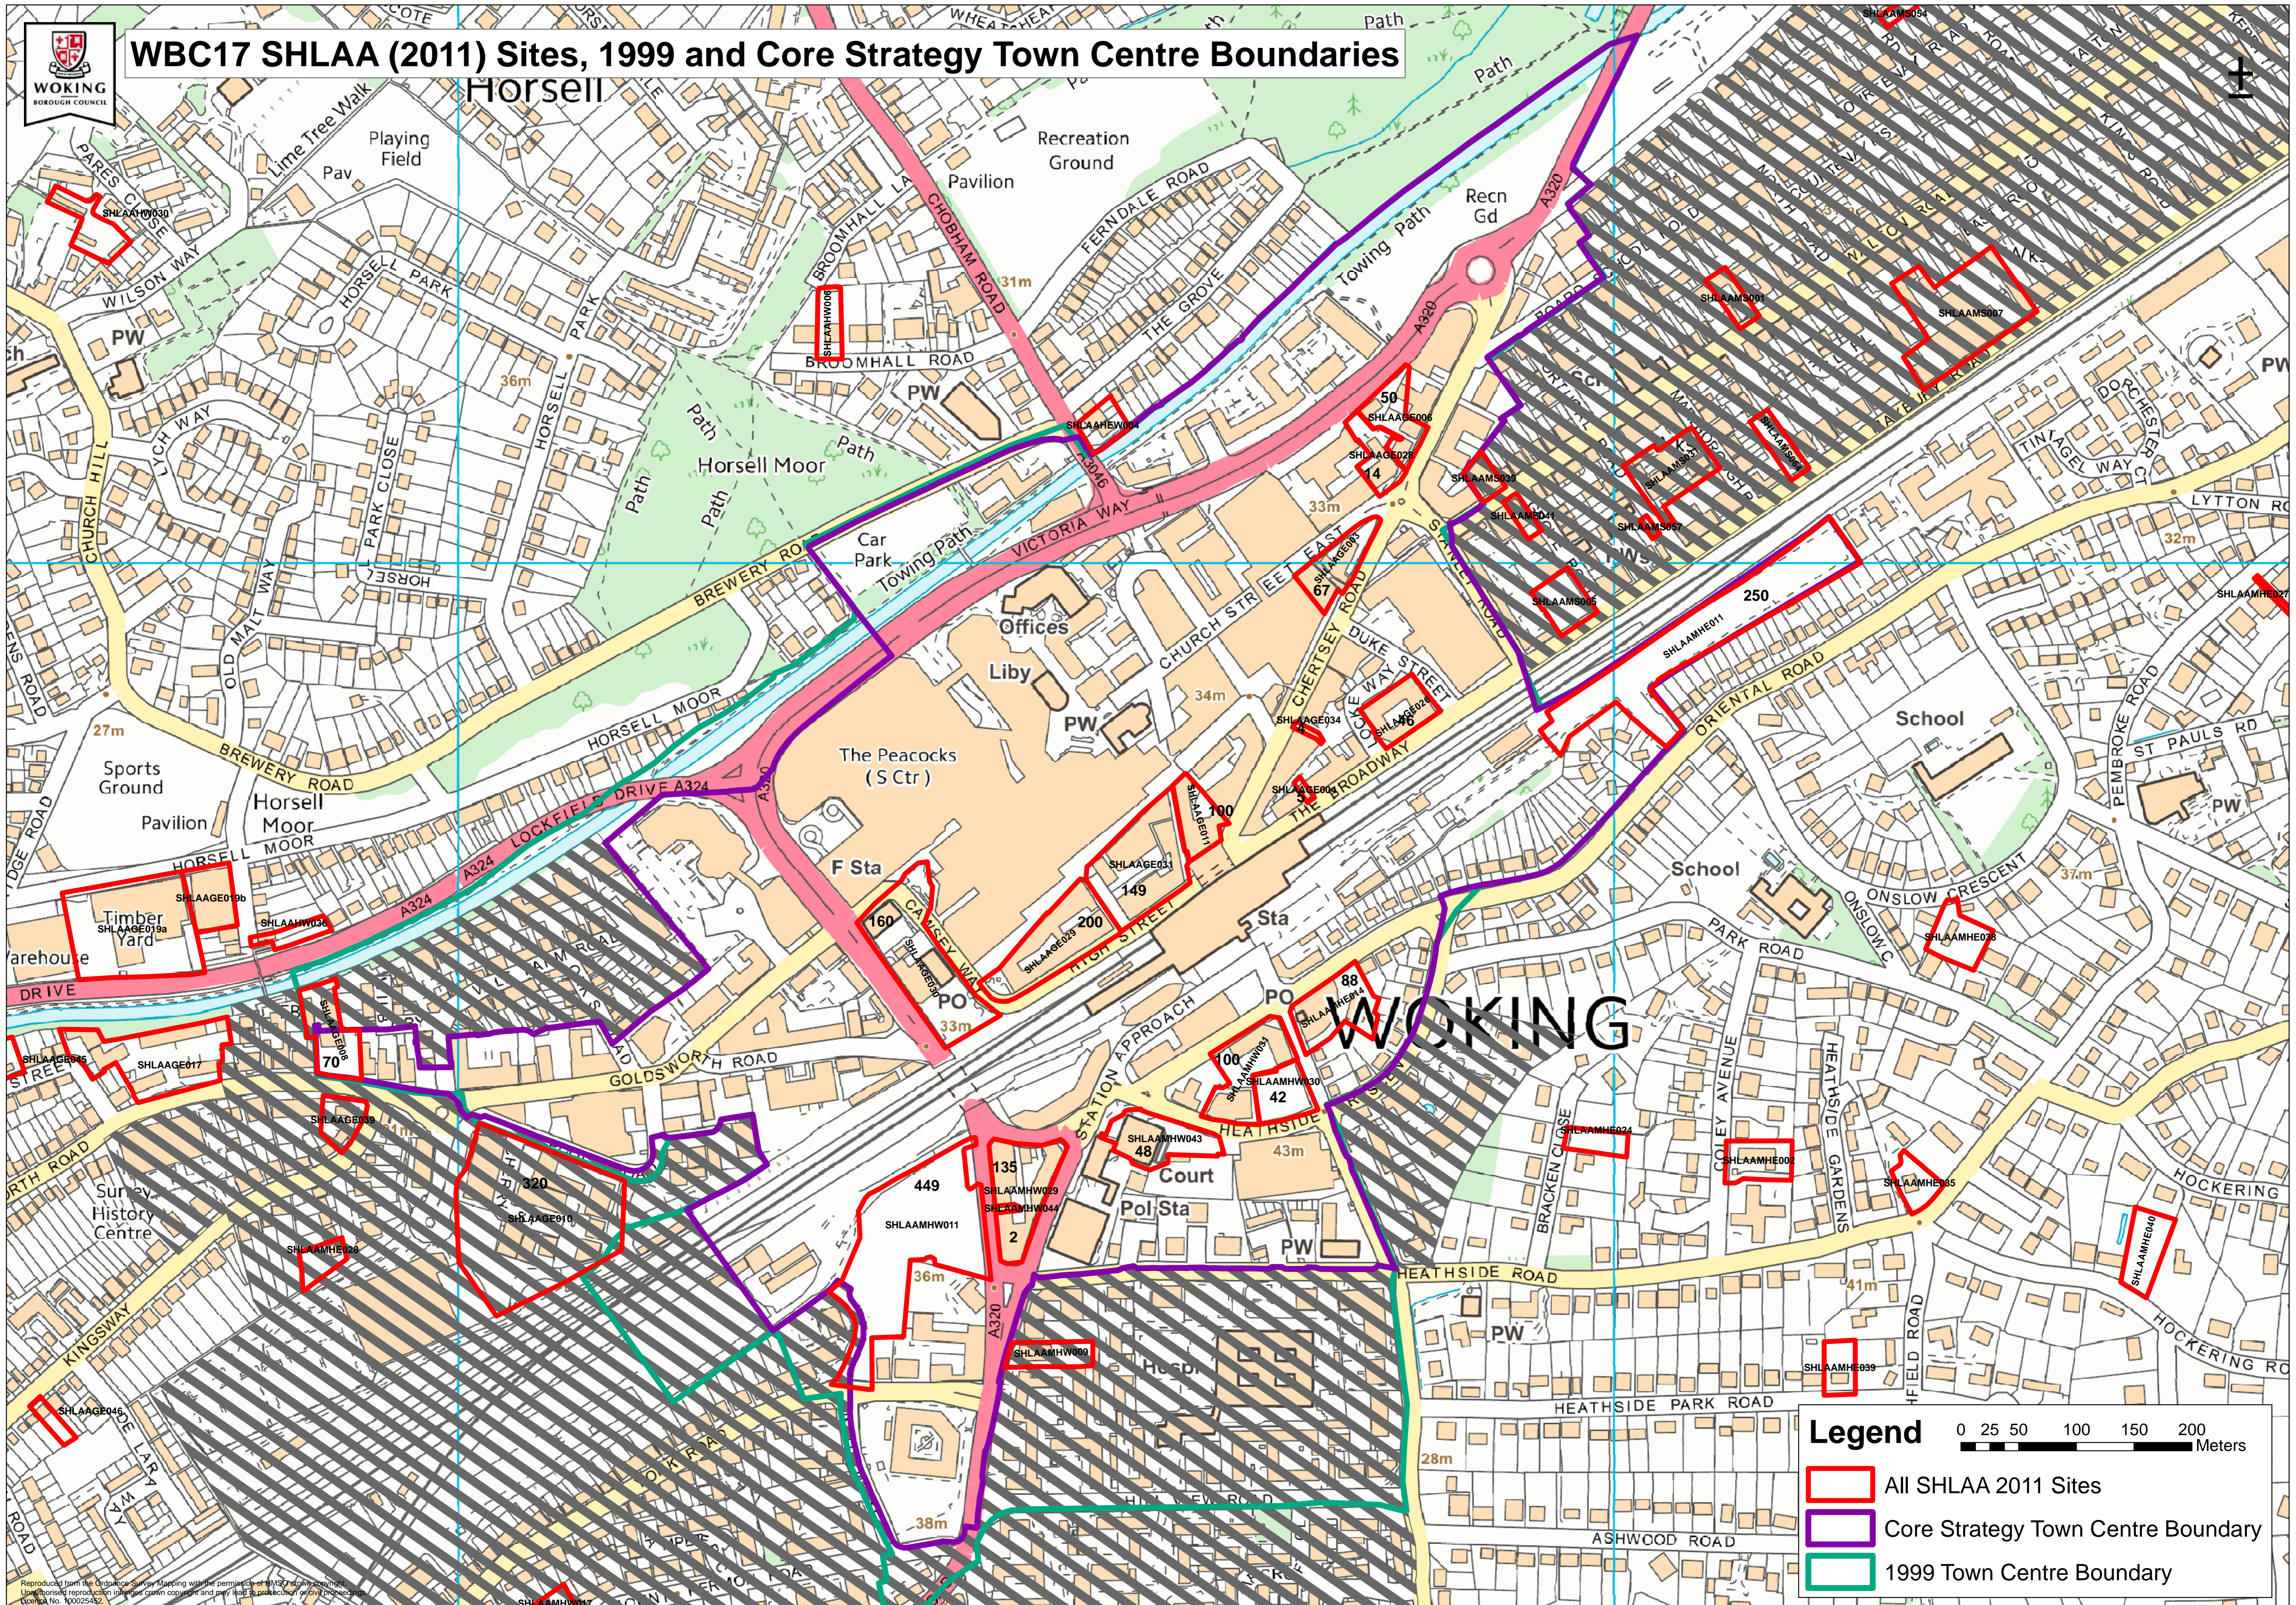

WBC17 SHLAA (2011) Sites, 1999 and Core Strategy Town Centre Boundaries

Horsell

Legend

- All SHLAA 2011 Sites
- Core Strategy Town Centre Boundary
- 1999 Town Centre Boundary

0 25 50 100 150 200 Meters