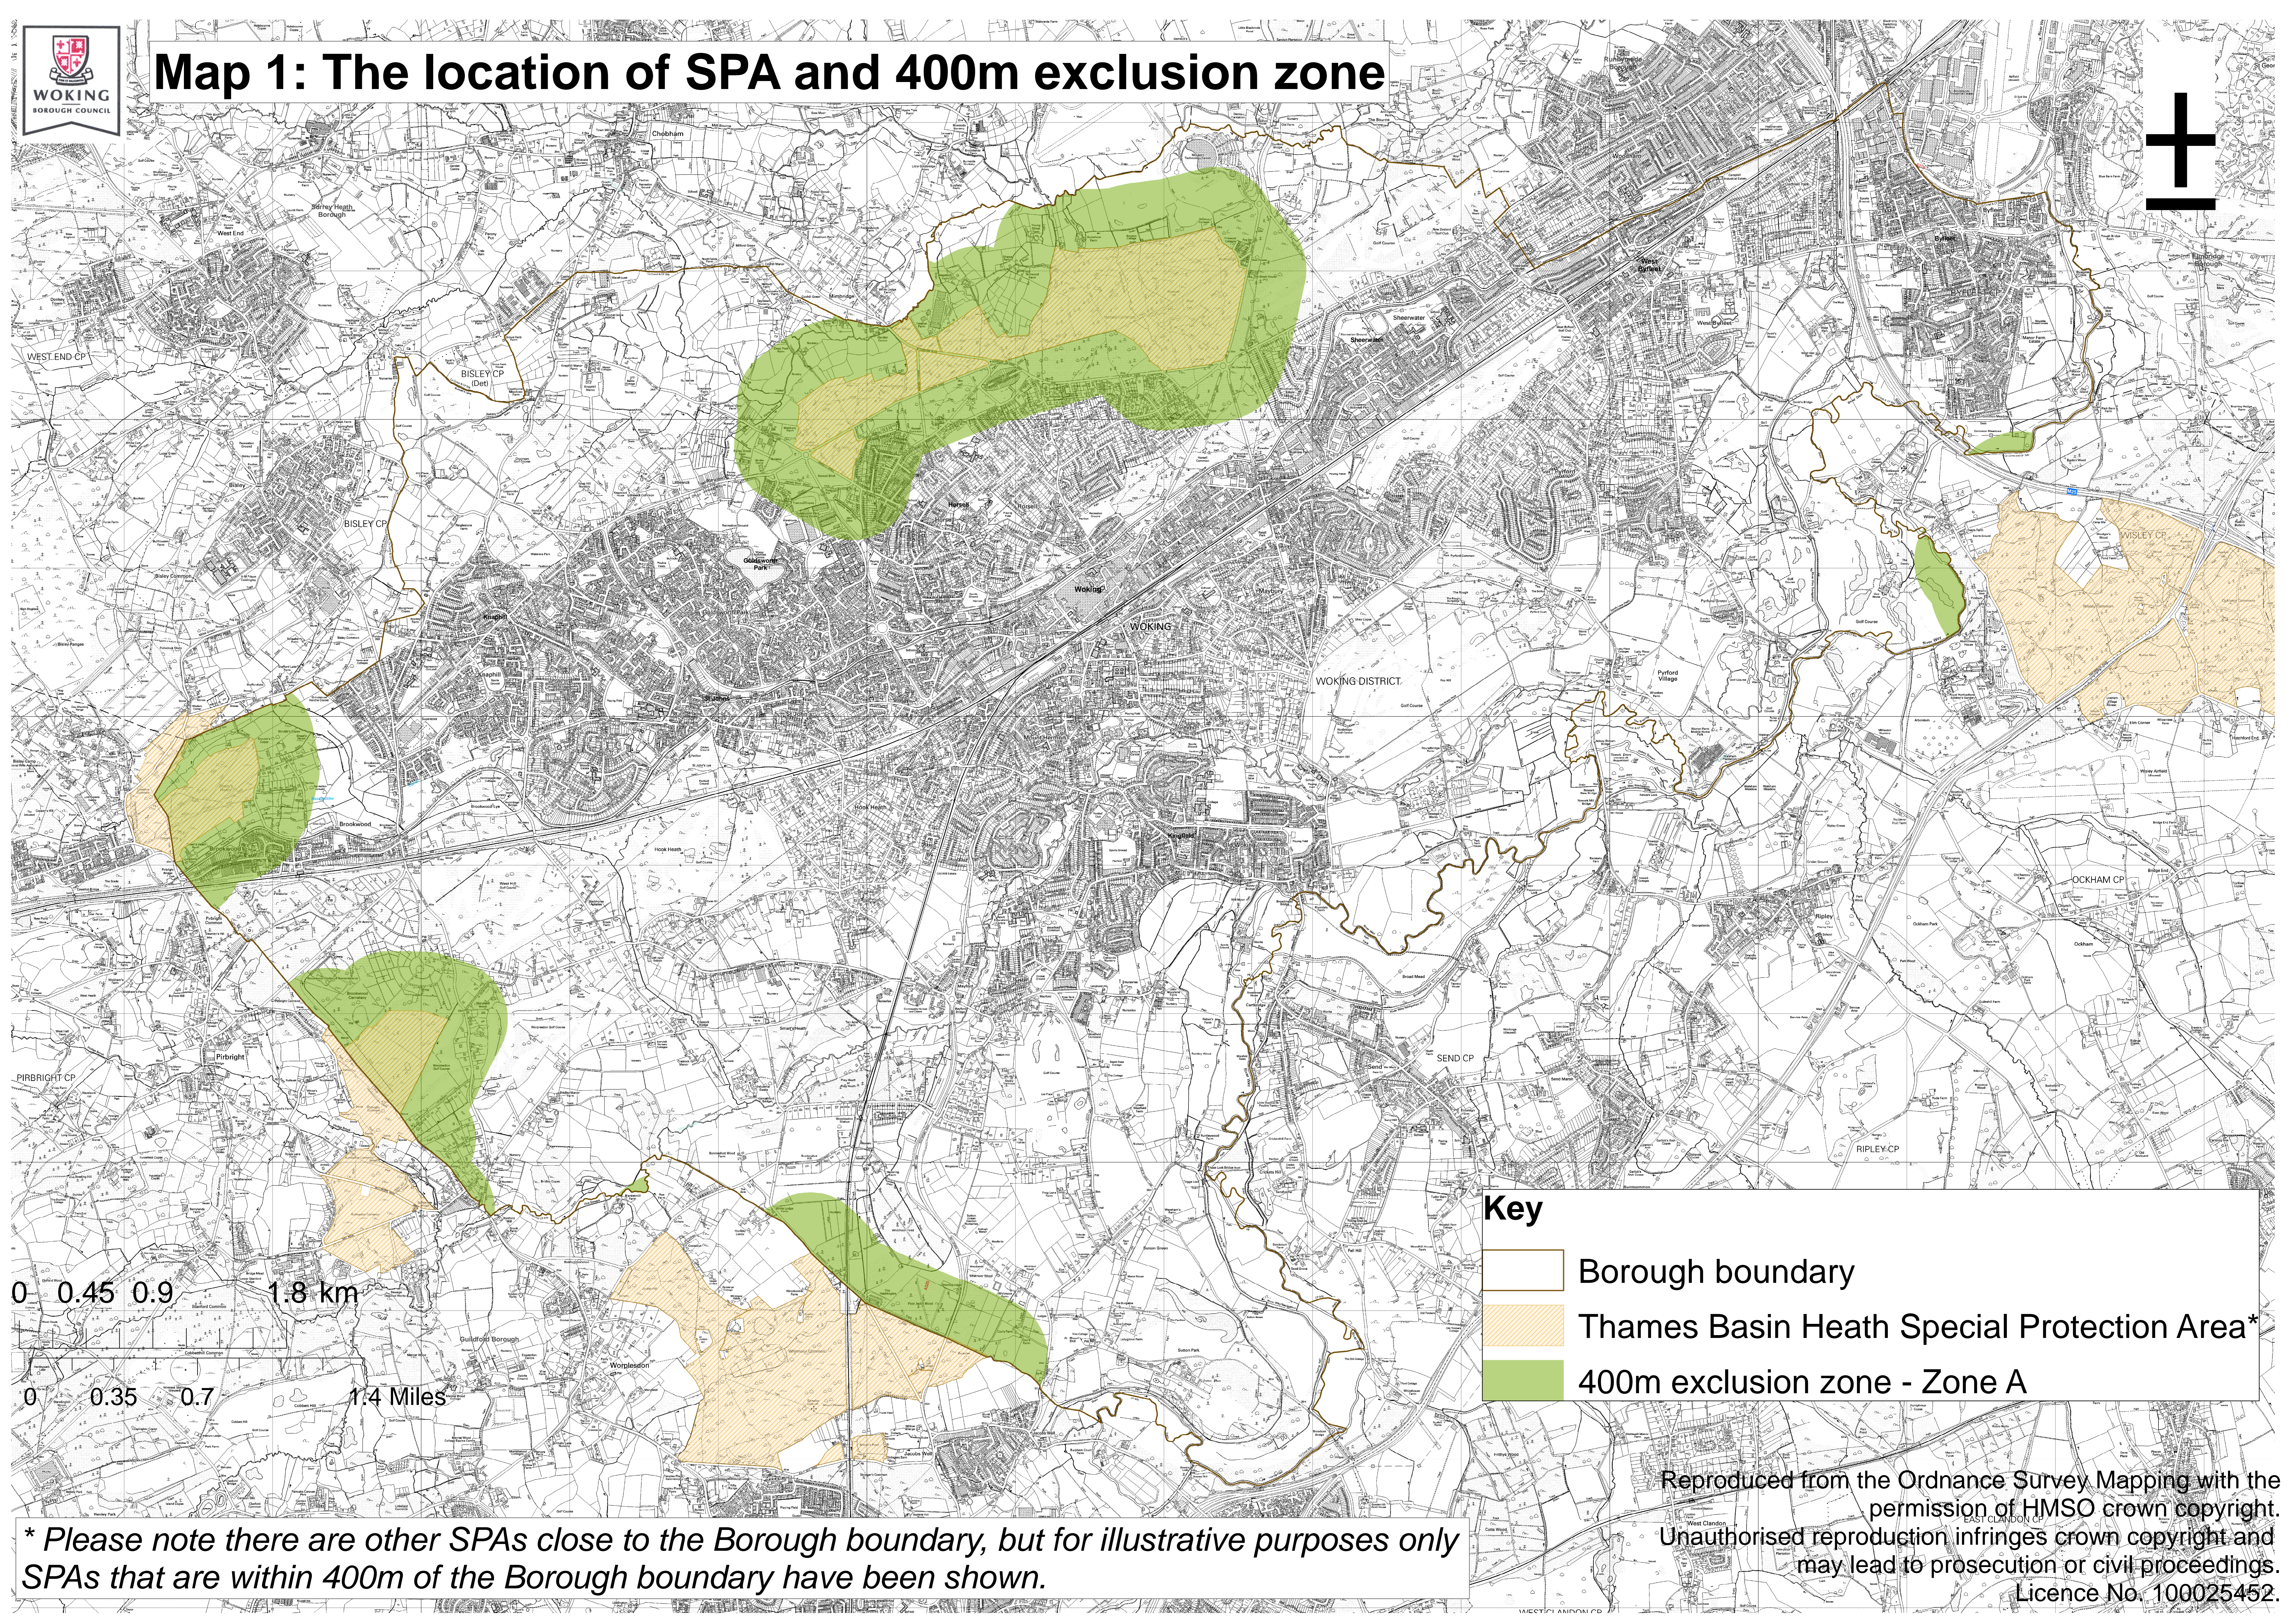

# Map 1: The location of SPA and 400m exclusion zone

**Key**

-  Borough boundary
-  Thames Basin Heath Special Protection Area\*
-  400m exclusion zone - Zone A

\* Please note there are other SPAs close to the Borough boundary, but for illustrative purposes only SPAs that are within 400m of the Borough boundary have been shown.

Reproduced from the Ordnance Survey Mapping with the permission of HMSO crown copyright. Unauthorised reproduction infringes crown copyright and may lead to prosecution or civil proceedings. Licence No. 100025452.