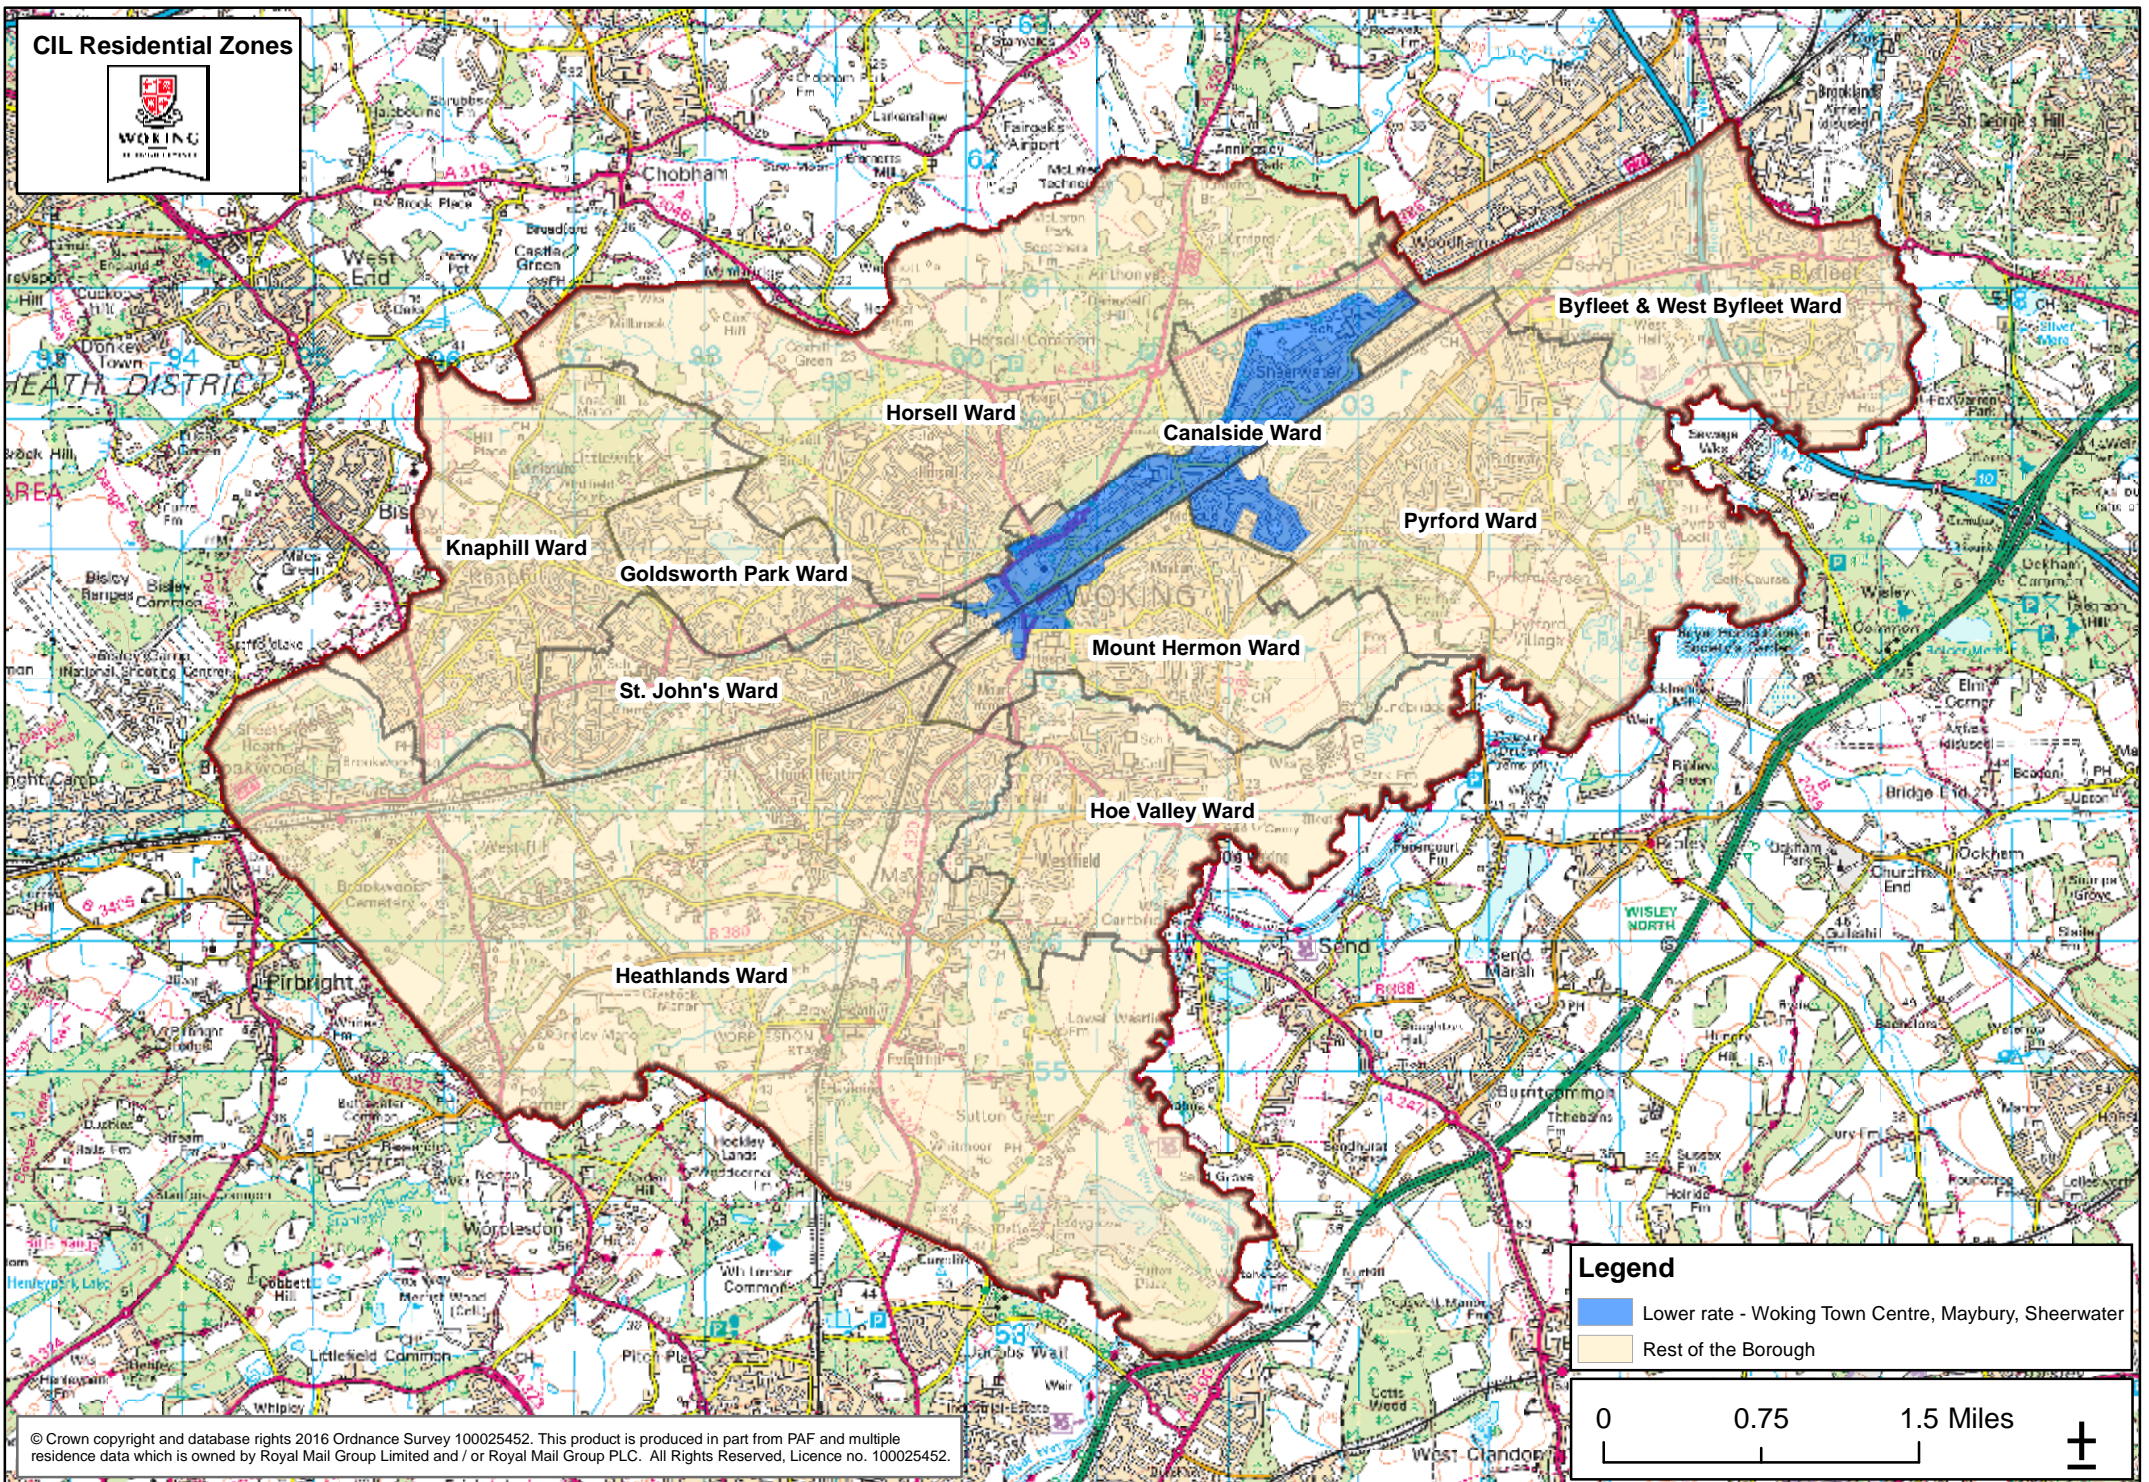

**CIL Residential Zones**

**Legend**

- Lower rate - Woking Town Centre, Maybury, Sheerwater
- Rest of the Borough

© Crown copyright and database rights 2016 Ordnance Survey 100025452. This product is produced in part from PAF and multiple residence data which is owned by Royal Mail Group Limited and / or Royal Mail Group PLC. All Rights Reserved, Licence no. 100025452.